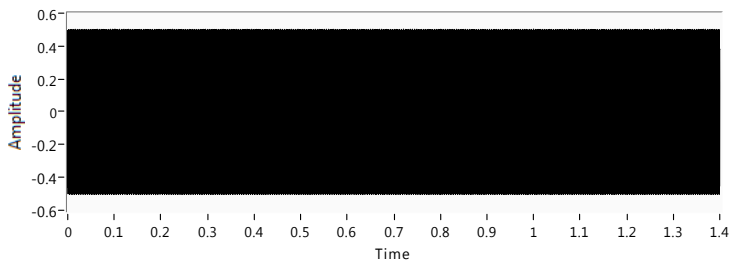

12 28 09 express filter tone meure cor.vi

C:\Users\JG\Documents\ppm\12 28 09 express filter tone meure cor.vi

Last modified on 12/29/2009 at 11:28 PM

Printed on 12/30/2009 at 12:38 PM

XY Graph

F SCALAR

53818.5

NanoTesla

2291.455

FILTERED F
Hz

Measurement No.
266

Voltage waveform Graph 2

Filtered Precession Waveform

Data Collection Time 2 f s actual 2
 1.39995 10000.4