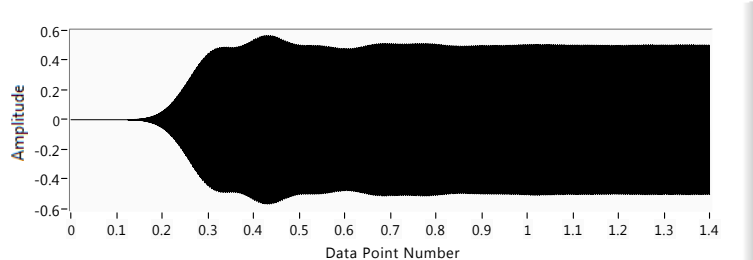

NanoTesla

2291.455

FILTERED F
Hz

Measurement No.
266

Voltage waveform Graph 2

Filtered Precession Waveform

Data Collection Time 2 f s actual 2
 1.39995 10000.4