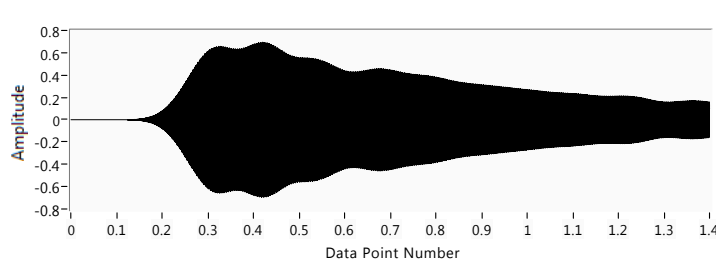

NanoTesla

2291.359

FILTERED F
Hz

Measurement No.
1471

Voltage waveform Graph 2

Filtered Precession Waveform

Data Collection Time 2 f s actual 2
 1.39995 10000.4