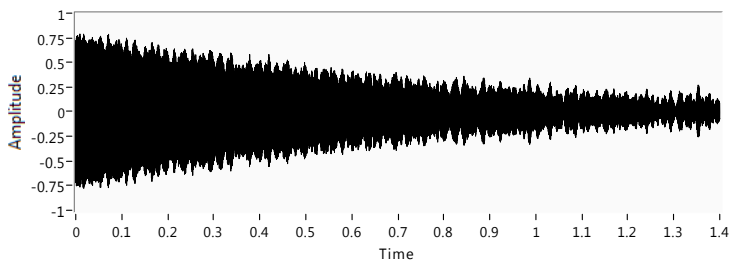

12 28 09 express filter tone meure cor.vi

C:\Users\JG\Documents\ppm\12 28 09 express filter tone meure cor.vi

Last modified on 12/29/2009 at 11:28 PM

Printed on 12/30/2009 at 11:39 AM

XY Graph

F SCALAR 53816.2

NanoTesla

2291.359

FILTERED F
Hz

Measurement No.
1471

Voltage waveform Graph 2

Filtered Precession Waveform

Data Collection Time 2 f s actual 2
 1.39995 10000.4