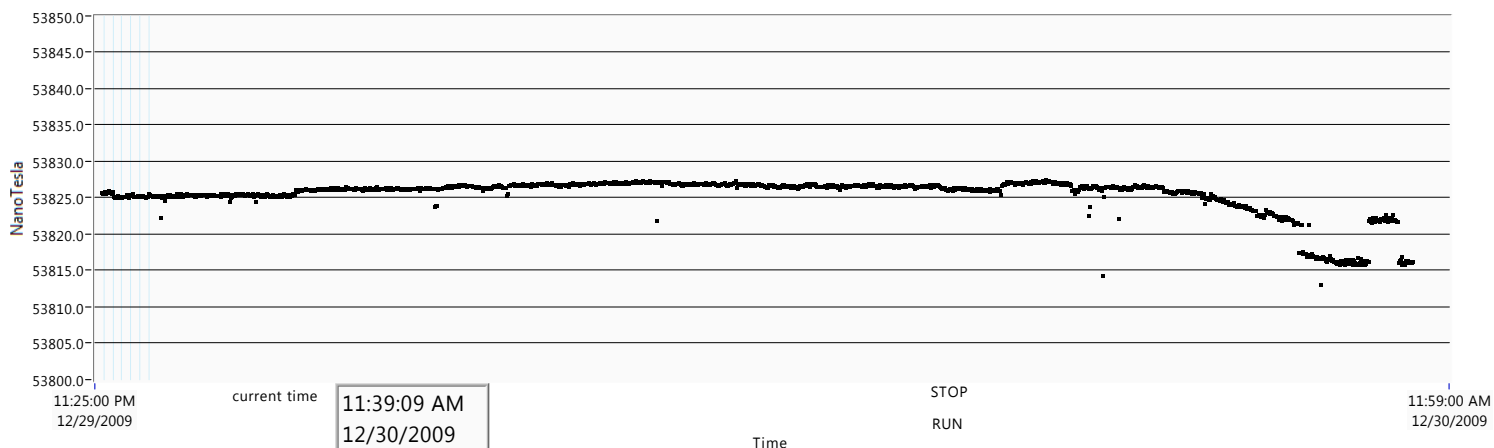

12 28 09 express filter tone meure cor.vi

C:\Users\JG\Documents\ppm\12 28 09 express filter tone meure cor.vi

Last modified on 12/29/2009 at 11:28 PM

Printed on 12/30/2009 at 11:39 AM

XY Graph

F SCALAR 53816.2

NanoTesla

2291.359

FILTERED F
Hz

Measurement No.
1471

Voltage waveform Graph 2

Filtered Precession Waveform

Data Collection Time 2 f s actual 2
 1.39995 10000.4