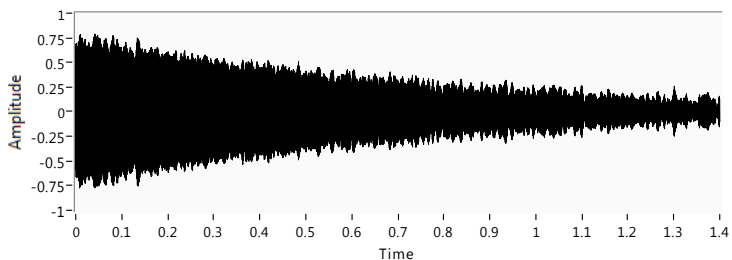

12 28 09 express filter tone meure cor.vi

C:\Users\JG\Documents\ppm\12 28 09 express filter tone meure cor.vi

Last modified on 12/29/2009 at 11:28 PM

Printed on 12/30/2009 at 11:57 AM

F SCALAR 53816.9

NanoTesla

2291.390

FILTERED F
Hz

Measurement No.
109

Voltage waveform Graph 2

Filtered Precession Waveform

Data Collection Time 2 f s actual 2
 1.39995 10000.4