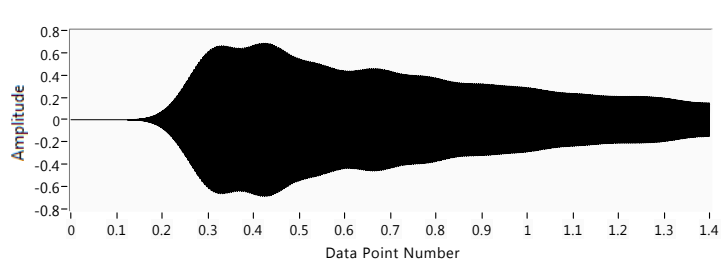

12 28 09 express filter tone meure cor.vi

C:\Users\JG\Documents\ppm\12 28 09 express filter tone meure cor.vi

Last modified on 12/29/2009 at 11:28 PM

Printed on 12/30/2009 at 11:57 AM

F SCALAR 53816.9

NanoTesla

2291.390

FILTERED F
Hz

Measurement No.
109

Voltage waveform Graph 2

Filtered Precession Waveform

Data Collection Time 2 f s actual 2
 1.39995 10000.4