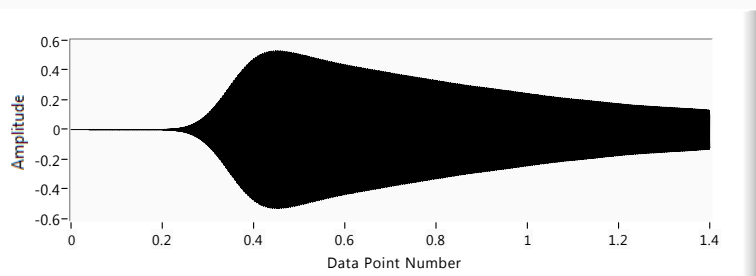

Filtered Precession Waveform

Waveform Graph 2

Voltage

Data Collection Time 2 1.39995 f s actual 2 10000.4