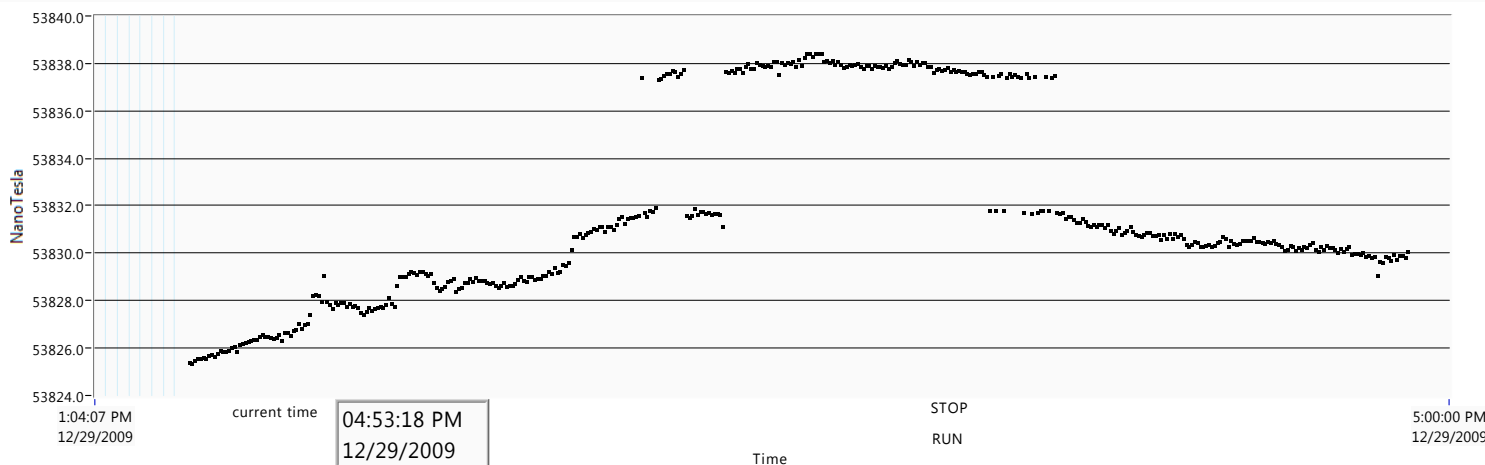

12 28 09 expfilter tone measure.vi

C:\Users\JG\Documents\ppm\12 28 09 expfilter tone measure.vi

Last modified on 12/29/2009 at 1:20 PM

Printed on 12/29/2009 at 4:54 PM

XY Graph

F SCALAR 53829.9 NanoTesla 2291.943 FILTERED F Hz Measurement No. 435

Filtered Precession Waveform

Waveform Graph 2

Voltage

Data Collection Time 2 1.39995 f s actual 2 10000.4