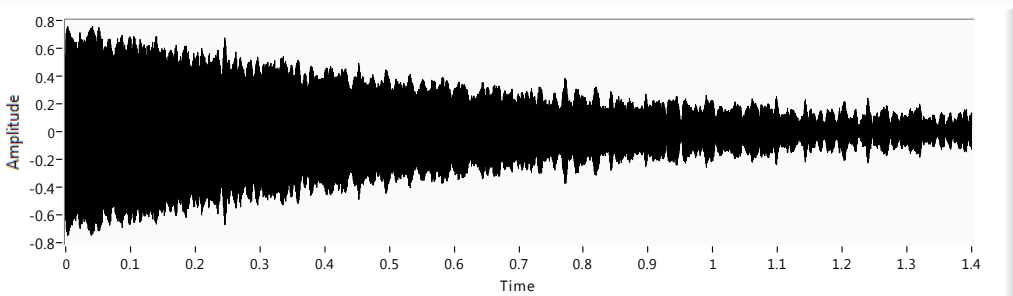

12 28 09 expfilter tone measure.vi

C:\Users\JG\Documents\ppm\12 28 09 expfilter tone measure.vi

Last modified on 12/29/2009 at 1:20 PM

Printed on 12/29/2009 at 4:54 PM

XY Graph

F SCALAR 53829.9 NanoTesla 2291.943 FILTERED F Hz Measurement No. 435

Filtered Precession Waveform

Waveform Graph 2

Voltage

Data Collection Time 2 1.39995 f s actual 2 10000.4