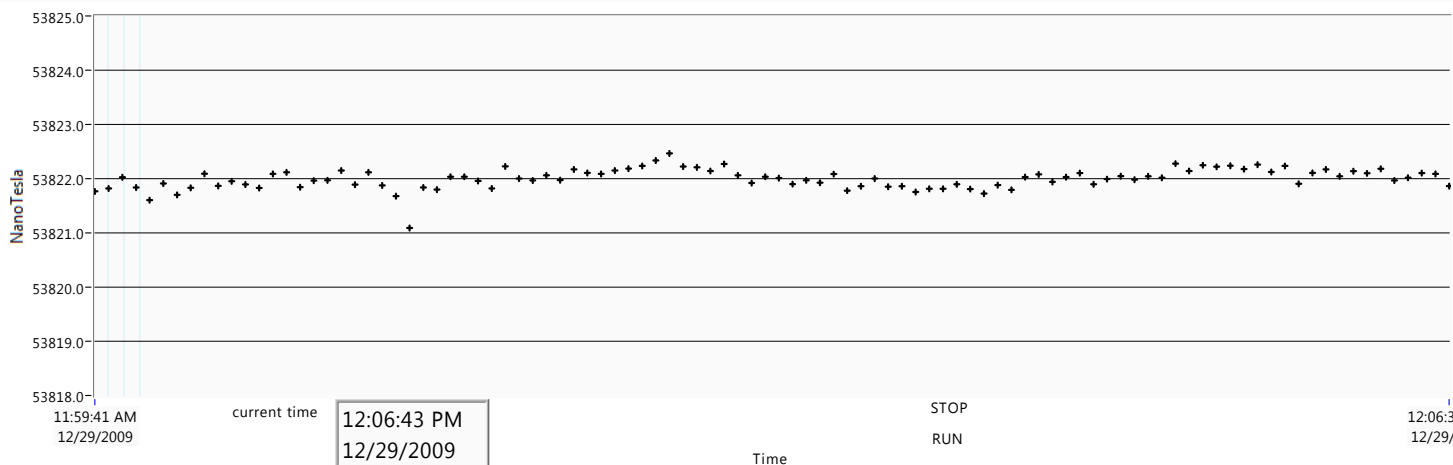

12 29 buneman.vi

C:\Users\JG\Documents\ppm\12 29 buneman.vi

Last modified on 12/29/2009 at 11:56 AM

Printed on 12/29/2009 at 12:07 PM

XY Graph

FILTERED F

F SCALAR 53822.1 NanoTesla 2291.610 Hz Measurement No. 100

Filtered waveform