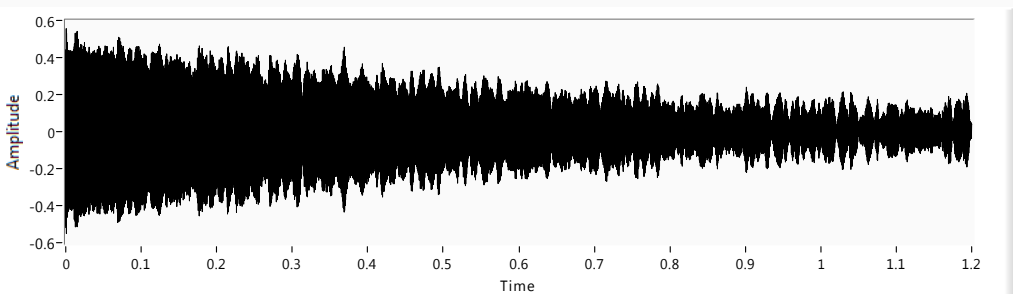

USB6008 12 28 09 tone measure.vi

C:\Users\JG\Documents\ppm\USB6008 12 28 09 tone measure.vi

Last modified on 12/29/2009 at 12:12 PM

Printed on 12/29/2009 at 12:22 PM

XY Graph

F SCALAR **53822.3** NanoTesla **2291.620** FILTERED F Hz

Measurement No.
100

Filtered Precession Waveform

Waveform Graph 2

Voltage

Data Collection Time 2 **1.19996** f s actual 2 **10000.4**