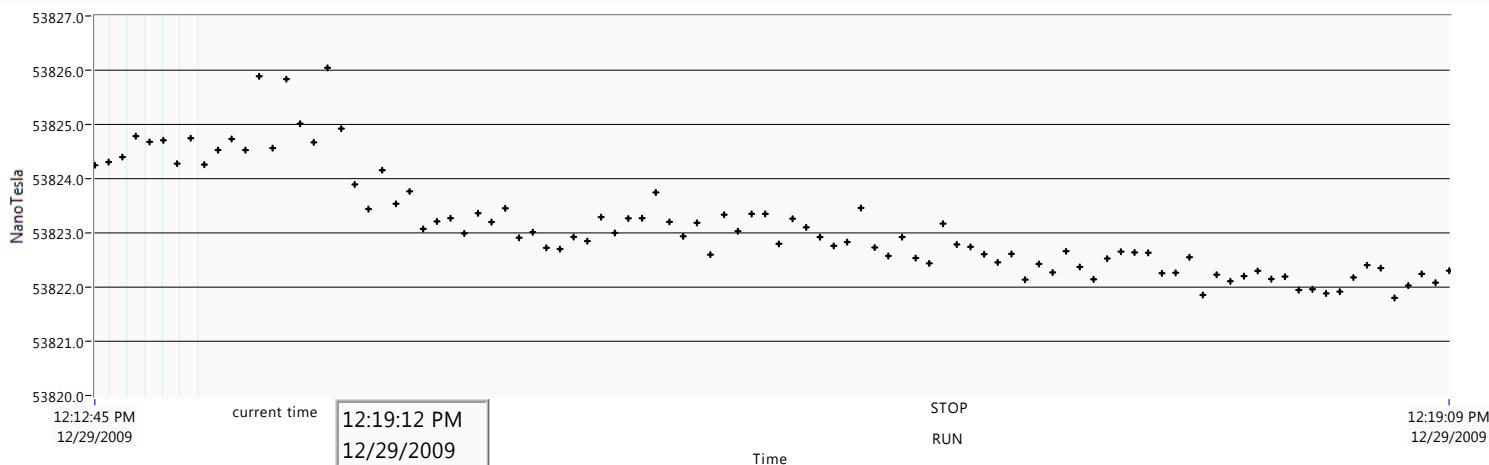

USB6008 12 28 09 tone measure.vi

C:\Users\JG\Documents\ppm\USB6008 12 28 09 tone measure.vi

Last modified on 12/29/2009 at 12:12 PM

Printed on 12/29/2009 at 12:22 PM

XY Graph

F SCALAR **53822.3** NanoTesla **2291.620** FILTERED F Hz

Measurement No.
100

Filtered Precession Waveform

Waveform Graph 2

Voltage

Data Collection Time 2 **1.19996** f s actual 2 **10000.4**