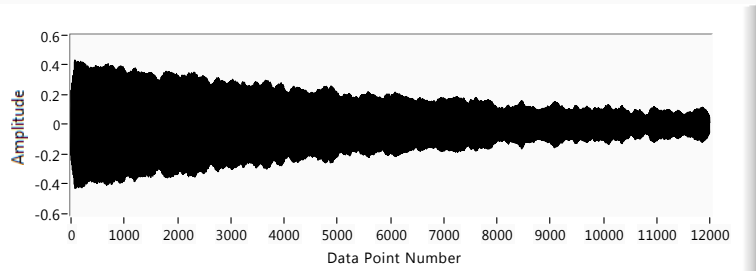

USB6008 12 28 09 tone measure.vi

C:\Users\JG\Documents\ppm\USB6008 12 28 09 tone measure.vi

Last modified on 12/29/2009 at 12:12 PM

Printed on 12/29/2009 at 12:22 PM

XY Graph

F SCALAR **53822.3** NanoTesla **2291.620** FILTERED F Hz

Measurement No.
100

Filtered Precession Waveform

Waveform Graph 2

Voltage

Data Collection Time 2 **1.19996** f s actual 2 **10000.4**