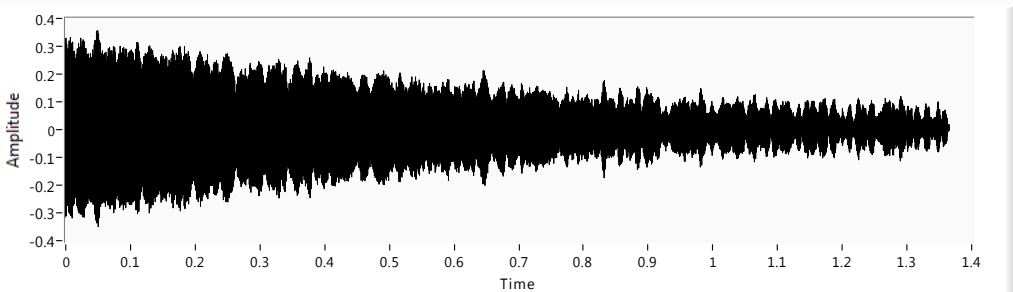

USB6008 12 25 09.vi

C:\Users\JG\Documents\ppm\USB6008 12 25 09.vi

Last modified on 12/25/2009 at 10:26 PM

Printed on 12/28/2009 at 11:17 AM

XY Graph

FILTERED F

F SCALAR 53816.5 NanoTesla 2291.370 Hz

Measurement No. 1951

Filtered waveform

Waveform Graph 2

Voltage

Data Collection Time 2 1.36528 f s actual 2 6000.21