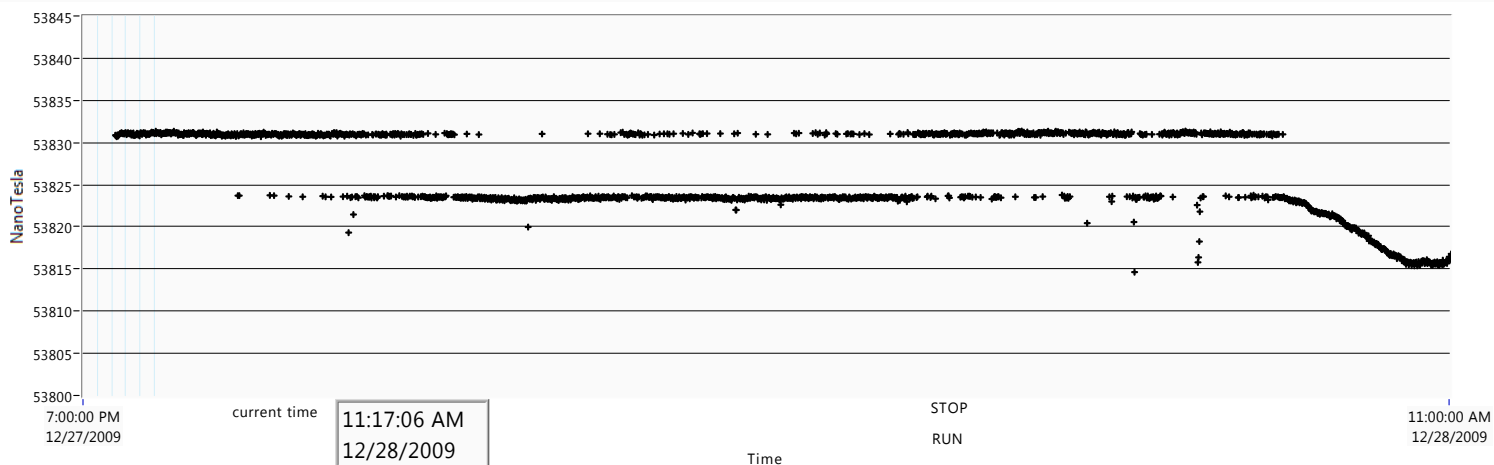

USB6008 12 25 09.vi

C:\Users\JG\Documents\ppm\USB6008 12 25 09.vi

Last modified on 12/25/2009 at 10:26 PM

Printed on 12/28/2009 at 11:17 AM

XY Graph

FILTERED F

F SCALAR 53816.5 NanoTesla 2291.370 Hz

Measurement No. 1951

Filtered waveform

Waveform Graph 2

Voltage

Data Collection Time 2 1.36528 f s actual 2 6000.21