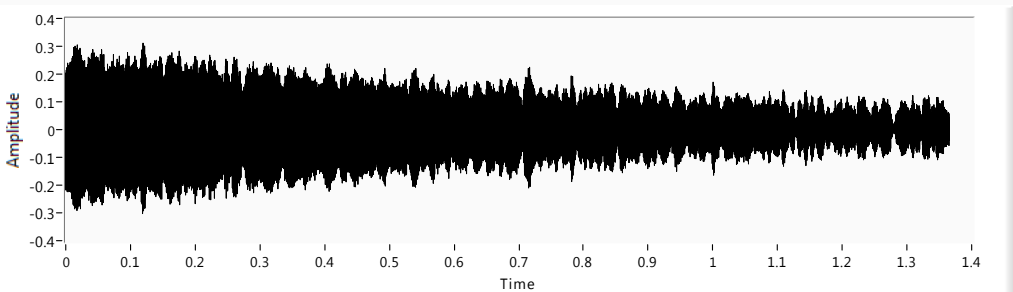

USB6008 12 25 09.vi

C:\Users\JG\Documents\ppm\USB6008 12 25 09.vi

Last modified on 12/25/2009 at 10:26 PM

Printed on 12/26/2009 at 1:57 PM

XY Graph

FILTERED F

F SCALAR 53824.2 NanoTesla 2291.698 Hz Measurement No. 1902

Filtered waveform

Waveform Graph 2

Voltage

Data Collection Time 2 f s actual 2
 1.36528 6000.21