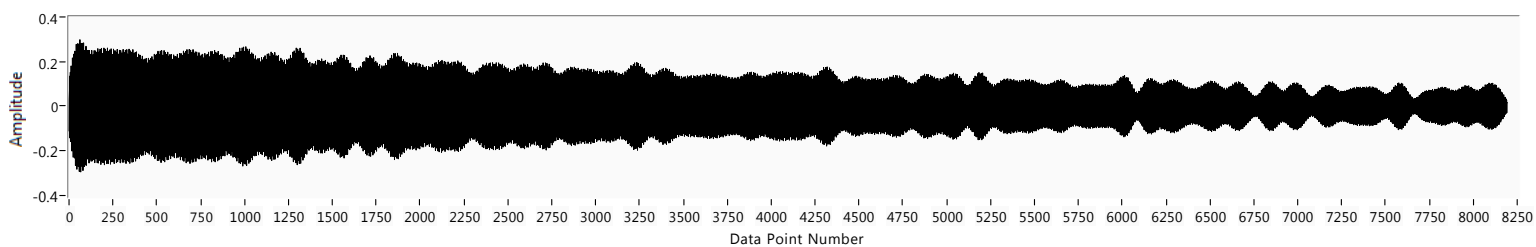

USB6008 12 25 09.vi

C:\Users\JG\Documents\ppm\USB6008 12 25 09.vi

Last modified on 12/25/2009 at 10:26 PM

Printed on 12/26/2009 at 1:57 PM

XY Graph

FILTERED F

F SCALAR 53824.2 NanoTesla 2291.698 Hz Measurement No. 1902

Filtered waveform

Waveform Graph 2

Voltage

Data Collection Time 2 f s actual 2
 1.36528 6000.21