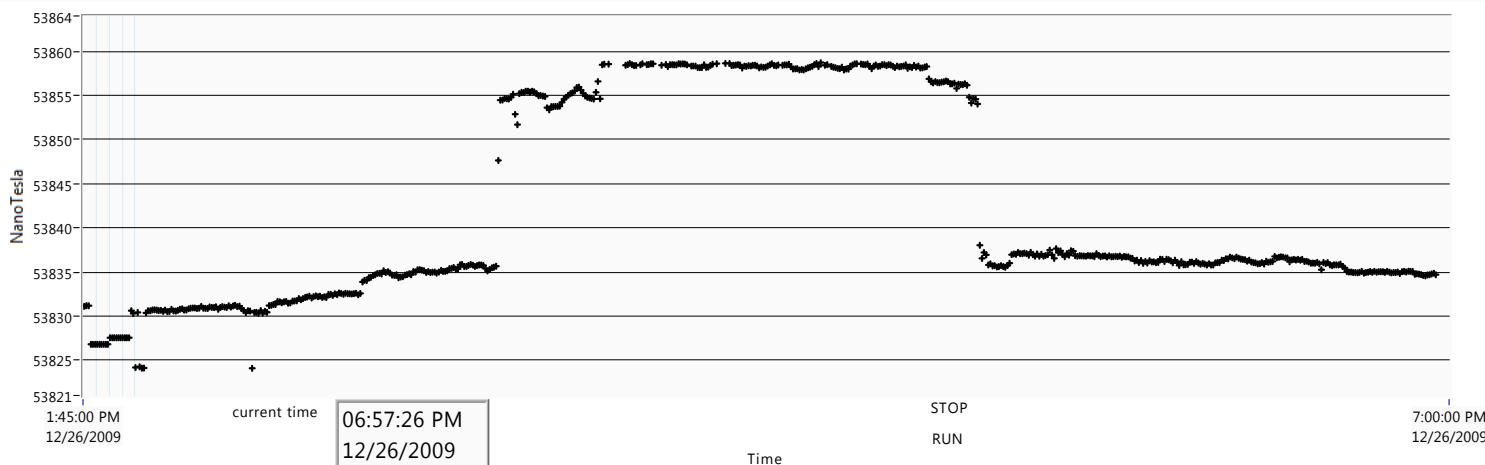

USB6008 12 25 09.vi

C:\Users\JG\Documents\ppm\USB6008 12 25 09.vi

Last modified on 12/25/2009 at 10:26 PM

Printed on 12/26/2009 at 6:58 PM

XY Graph

FILTERED F

F SCALAR 53834.7 NanoTesla 2292.146 Hz Measurement No. 2516

Filtered waveform

Waveform Graph 2

Voltage

Data Collection Time 2 f s actual 2  
 1.36528 6000.21