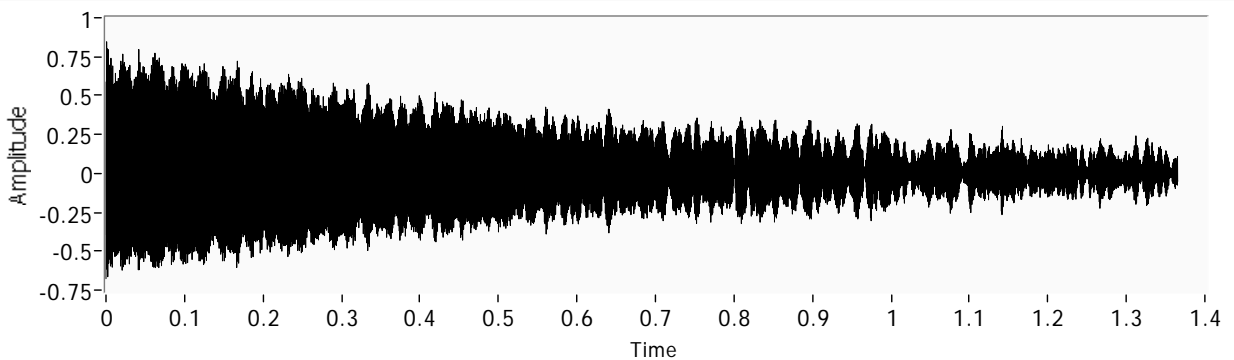

Waveform Chart

OPERATE

STOP
RUN

Plot 0 

F SCALAR

53833.7

NanoTesla

FILTERED F

2292.10

Hz

Filtered waveform

Filtered 

Waveform Graph 2

Voltage 

Data Collection Time 2 f s actual 2

1.3652