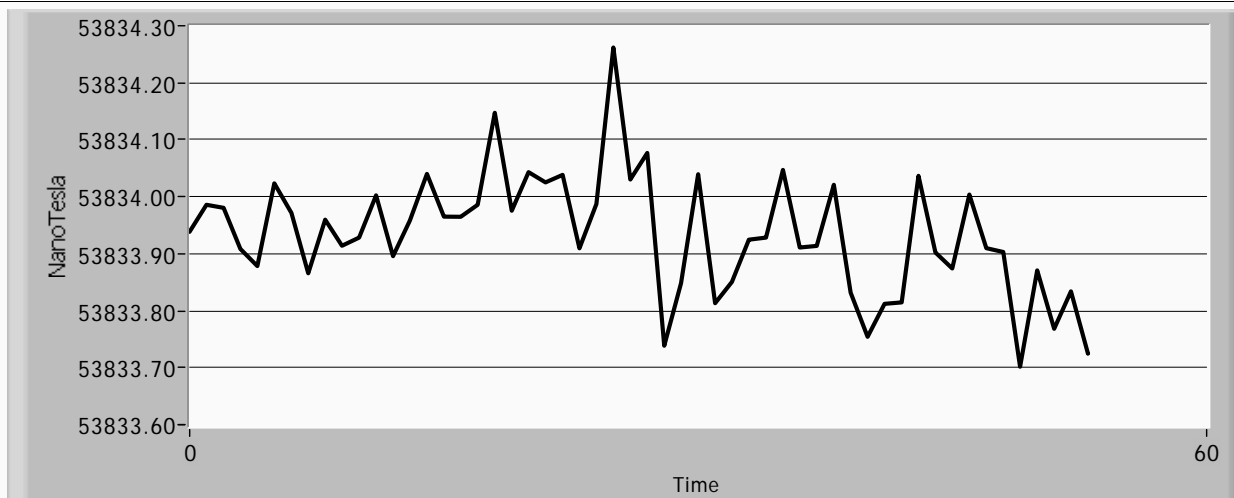

Waveform Chart

OPERATE

STOP
RUN

Plot 0 

F SCALAR

53833.7

NanoTesla

FILTERED F

2292.10

Hz

Filtered waveform

Filtered 

Waveform Graph 2

Voltage 

Data Collection Time 2 f s actual 2

1.3652