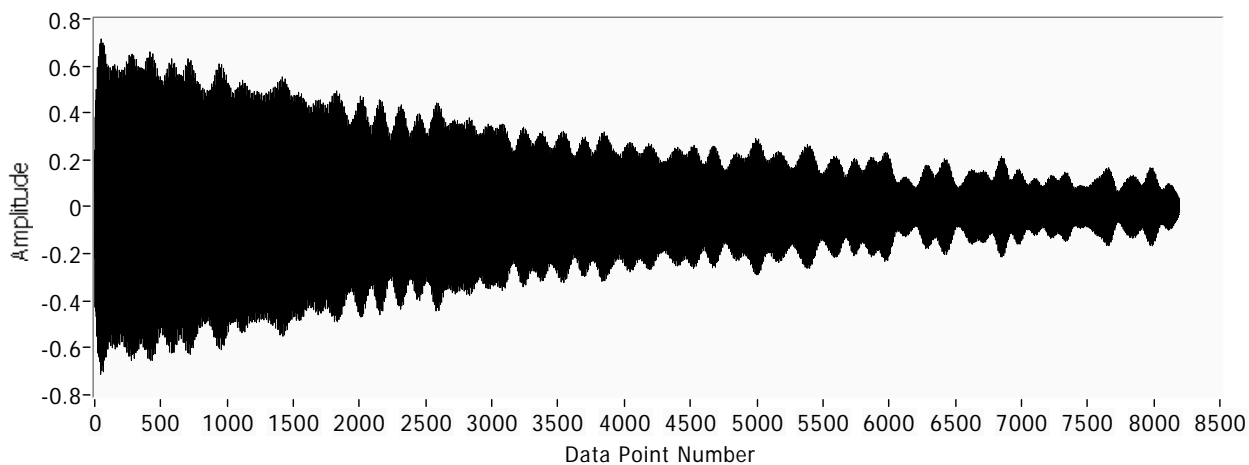

Waveform Chart

OPERATE

STOP
RUN

Plot 0 

F SCALAR

53833.7

NanoTesla

FILTERED F

2292.10

Hz

Filtered waveform

Filtered 

Waveform Graph 2

Voltage 

Data Collection Time 2 f s actual 2

1.3652