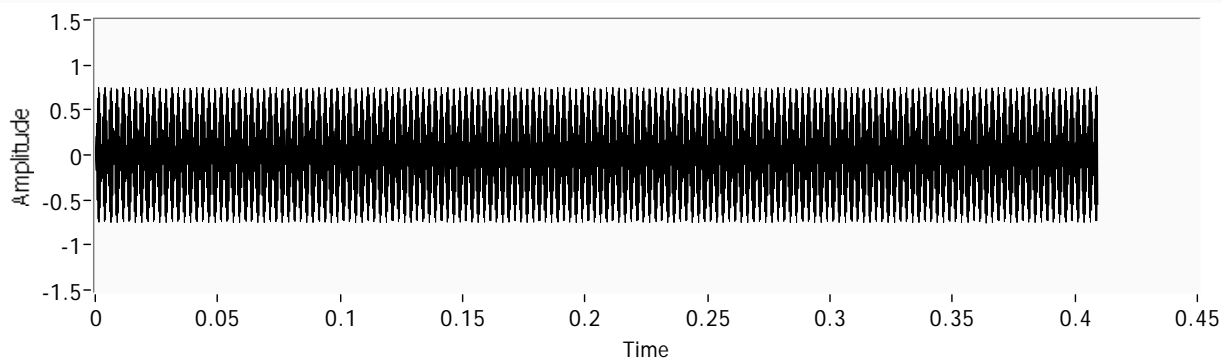

OPERATE  STOP
RUN

Plot 0 

F VECTOR

54019.5

NanoTesla

FILTERED F

2300.01

Hz

Filtered waveform

Filtered 

FREQUENCY 2

2299.99

Data Collection Time 2 f s actual 2

0.409E

5000.15

Waveform Graph 2