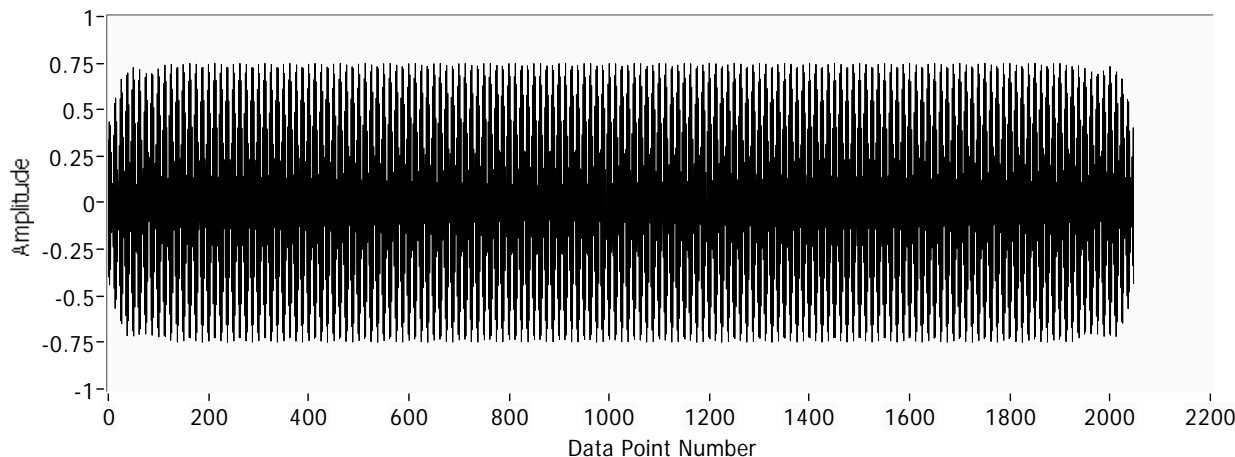

OPERATE  STOP
RUN

Plot 0 

F VECTOR

54019.5

NanoTesla

FILTERED F

2300.01

Hz

Filtered waveform

Filtered 

FREQUENCY 2

2299.99

Data Collection Time 2 f s actual 2

0.409E

5000.15

Waveform Graph 2