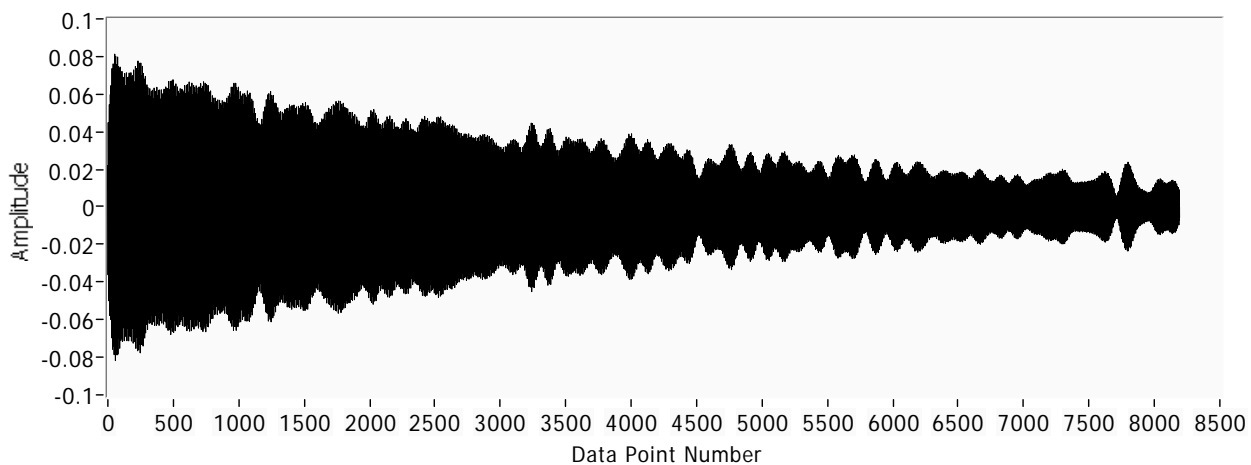

Waveform Chart

OPERATE  STOP  
 RUN

Plot 0

F SCALAR 53836.4 NanoTesla FILTERED F 2292.22 Hz

Filtered waveform

Filtered

Waveform Graph 2

Voltage

Data Collection Time 2 f s actual 2

1.3652

6000.18