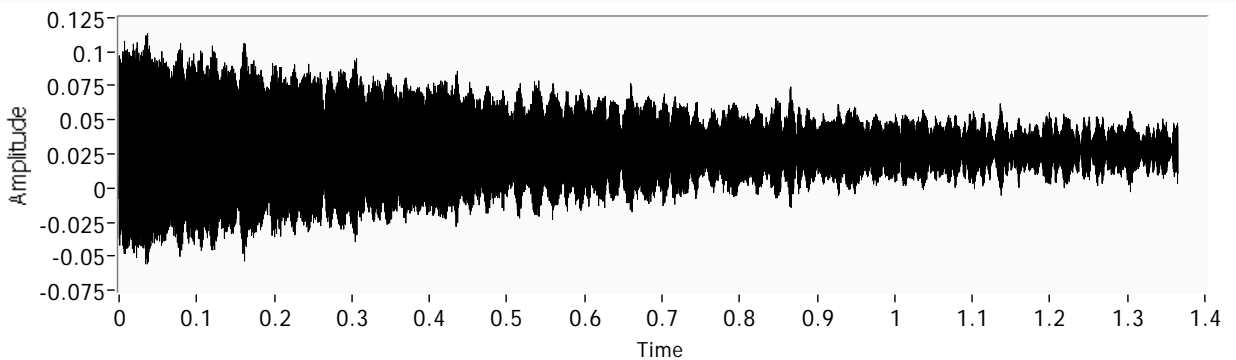

Waveform Chart

OPERATE  STOP  
 RUN

Plot 0

F SCALAR 53836.4 NanoTesla FILTERED F 2292.22 Hz

Filtered waveform

Filtered

Waveform Graph 2

Voltage

Data Collection Time 2 f s actual 2

1.3652

6000.18