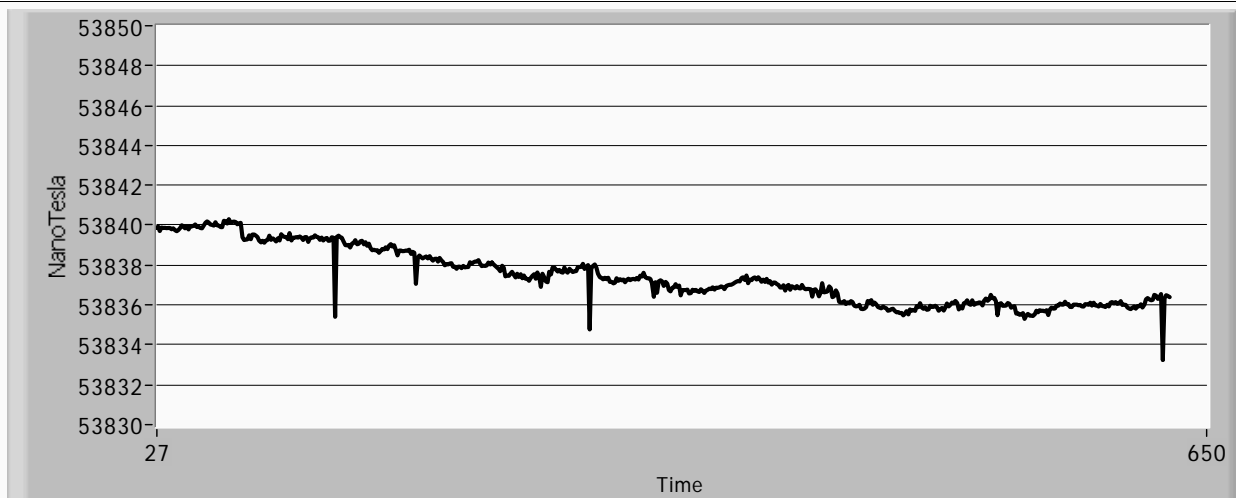

Waveform Chart

OPERATE  STOP  
 RUN

Plot 0

F SCALAR 53836.4 NanoTesla FILTERED F 2292.22 Hz

Filtered waveform

Filtered

Waveform Graph 2

Voltage

Data Collection Time 2 f s actual 2

1.3652

6000.18