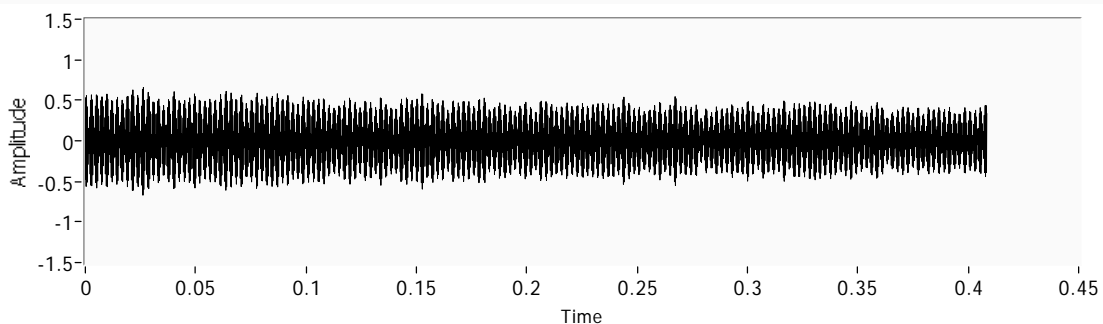

VISA
GPIB0:

Waveform Chart

Plot 0

OPERATE

STOP
RUN

F VECTOR 53842.5 NanoTesla FILTERED F 2292.48 Hz

Filtered waveform

Filtered

FREQUENCY 2

2292.36

f s 2

5000

Data Collection Time 2 f s actual 2

0.4096

5011.83

Waveform Graph 2