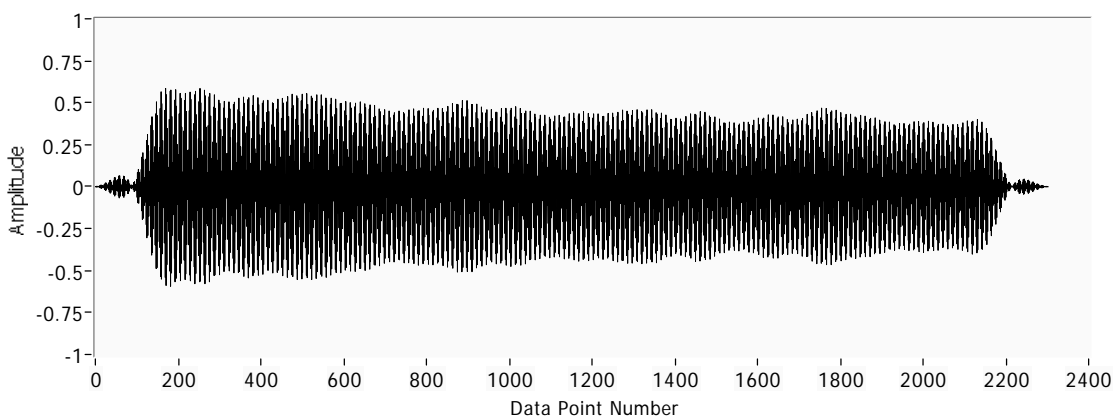

VISA
GPIB0:

Waveform Chart

Plot 0

OPERATE

STOP
RUN

F VECTOR 53842.5 NanoTesla FILTERED F 2292.48 Hz

Filtered waveform

Filtered

FREQUENCY 2

2292.36

f s 2

5000

Data Collection Time 2 f s actual 2

0.4096

5011.83

Waveform Graph 2

Plot 0