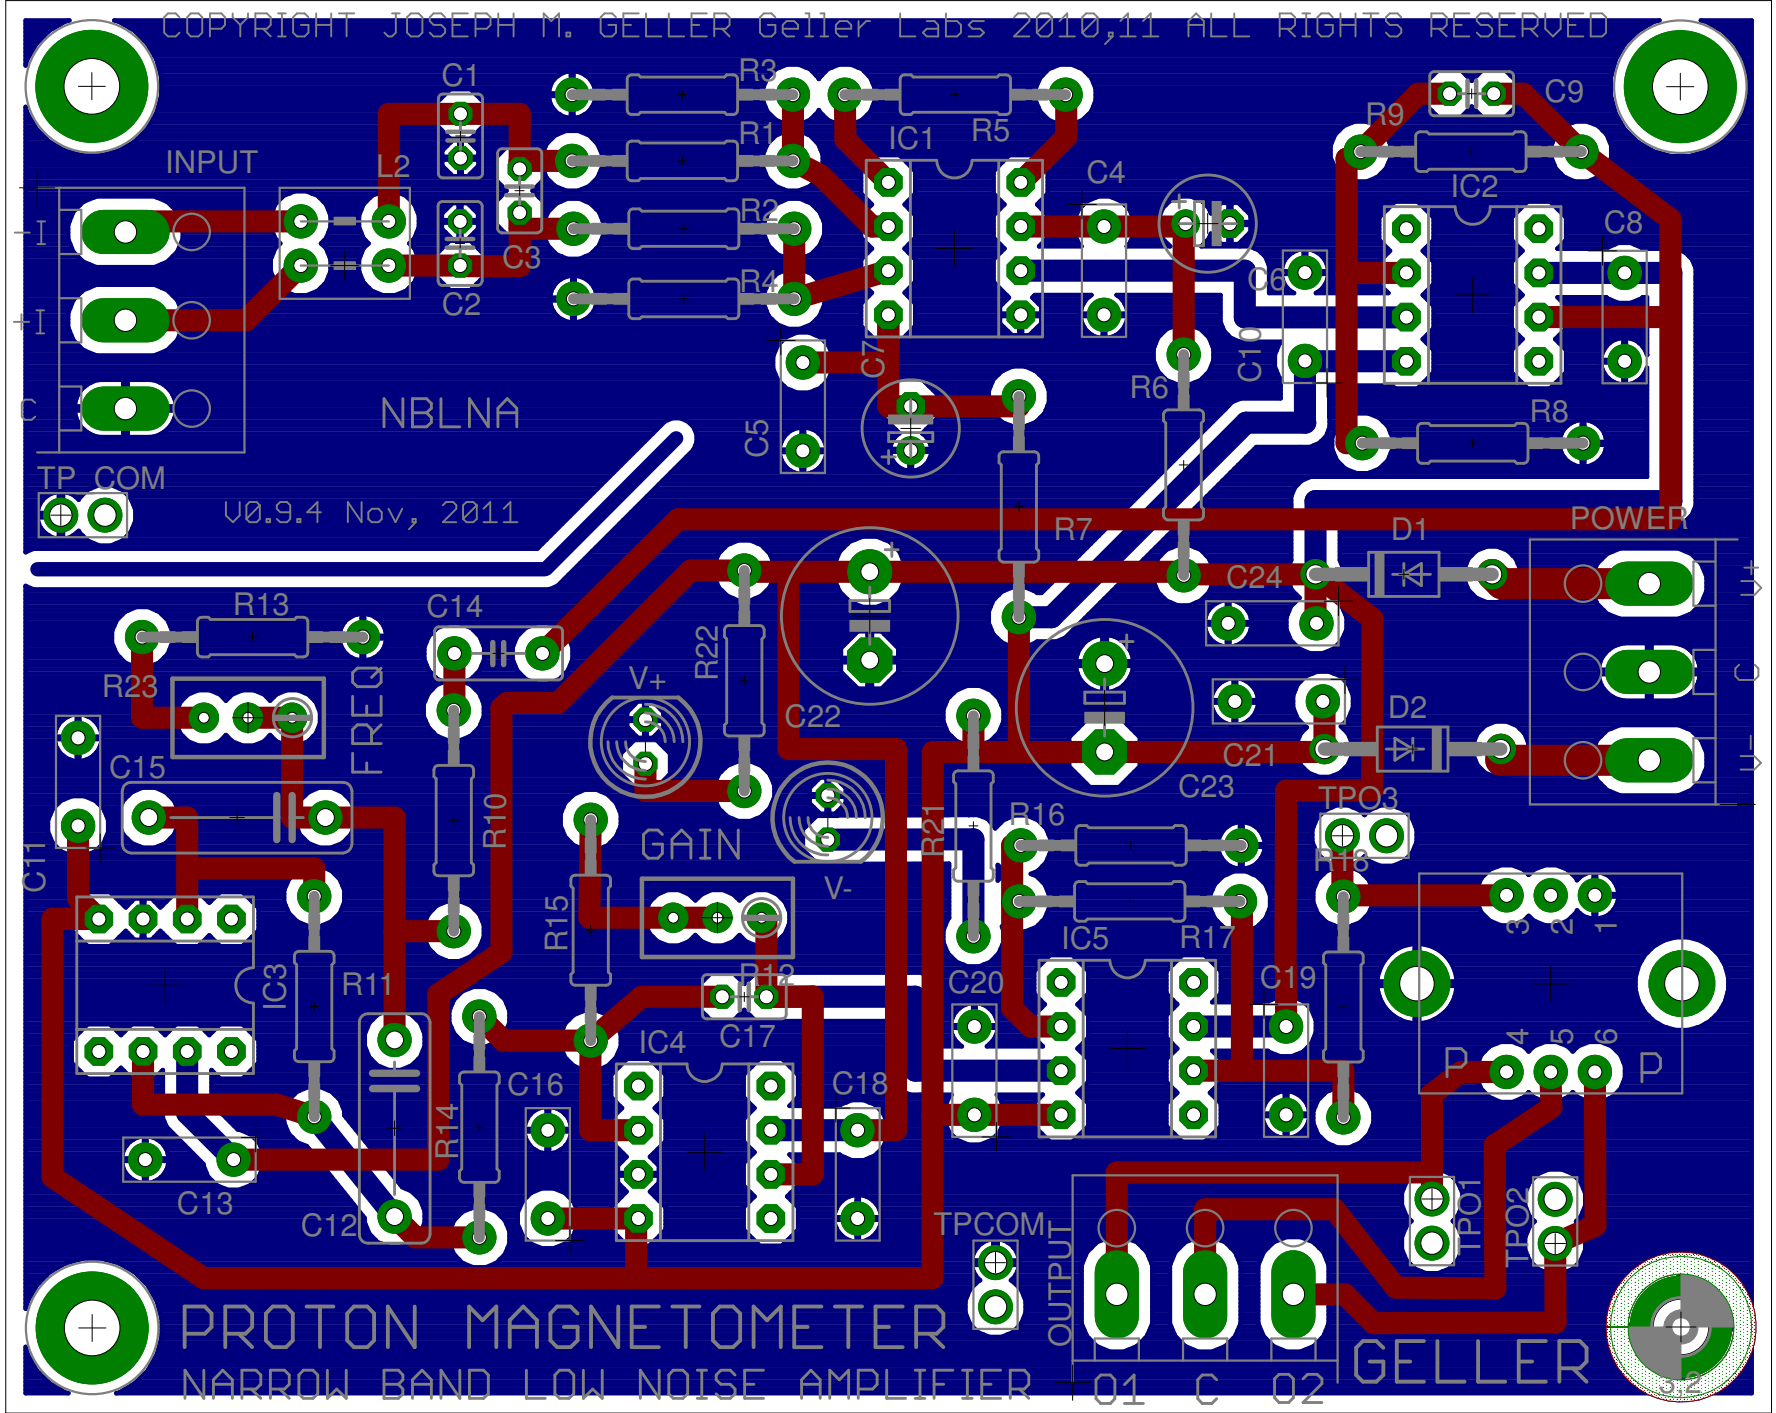

COPYRIGHT JOSEPH M. GELLER Geller Labs 2010,11 ALL RIGHTS RESERVED

PROTON MAGNETOMETER
NARROW BAND LOW NOISE AMPLIFIER

GELLER