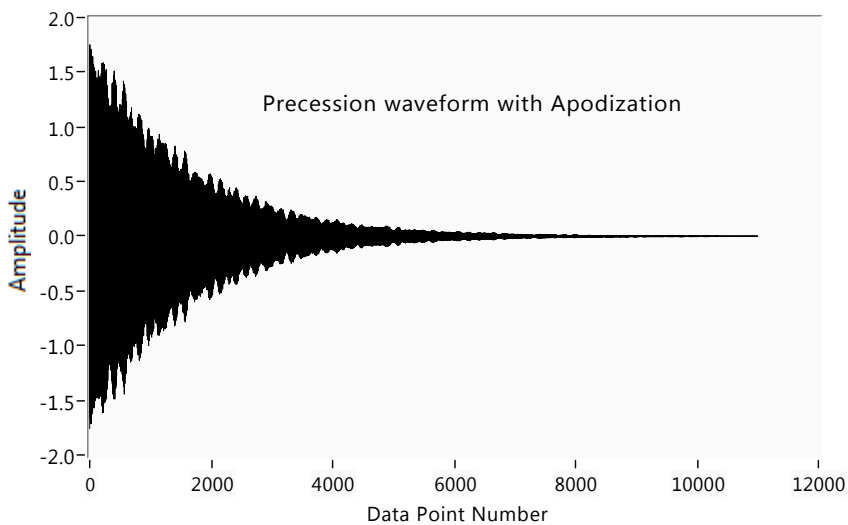

FDM 8 25 10 inverted relay.vi

C:\FDM\LV Working\FDM 8 25 10 inverted relay.vi

Last modified on 8/31/2010 at 2:11 PM

Printed on 8/31/2010 at 8:44 PM

FDM amplitude	FDM FOM	FDM S/N	HIGH FOM	MSR FAIL	time of last measurement	MSR NO.	Error Code
1.6 Volts	5.0E-7	31.9 dB	●	●	08:43:38 PM 8/31/2010	410	0

F SCALAR 53766.0

NanoTesla

PRECESSION FREQUENCY 2288.455 Hz

OPERATE STOP RUN

Sample frequency 10000.354 Hz

Number of Samples 11000

Msr Window 1.1 seconds