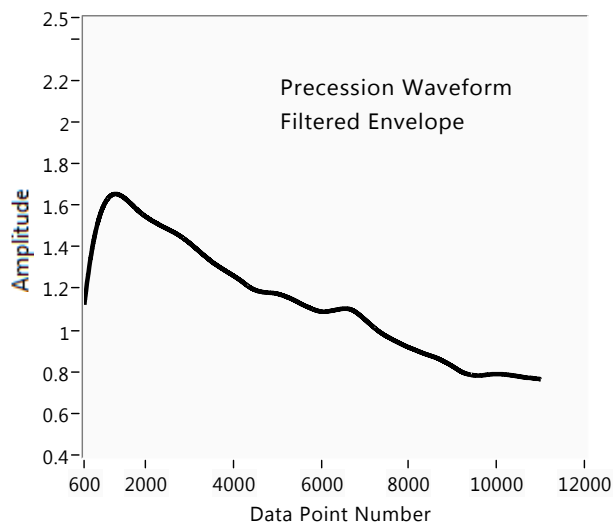

FDM 8 25 10 inverted relay.vi

C:\FDM\LV Working\FDM 8 25 10 inverted relay.vi

Last modified on 8/31/2010 at 2:11 PM

Printed on 8/31/2010 at 8:44 PM

FDM amplitude	FDM FOM	FDM S/N	HIGH FOM	MSR FAIL	time of last measurement	MSR NO.	Error Code
1.6 Volts	5.0E-7	31.9 dB	●	●	08:43:38 PM 8/31/2010	410	0

F SCALAR 53766.0

NanoTesla

PRECESSION FREQUENCY 2288.455 Hz

OPERATE STOP RUN

Sample frequency 10000.354 Hz

Number of Samples 11000

Msr Window 1.1 seconds