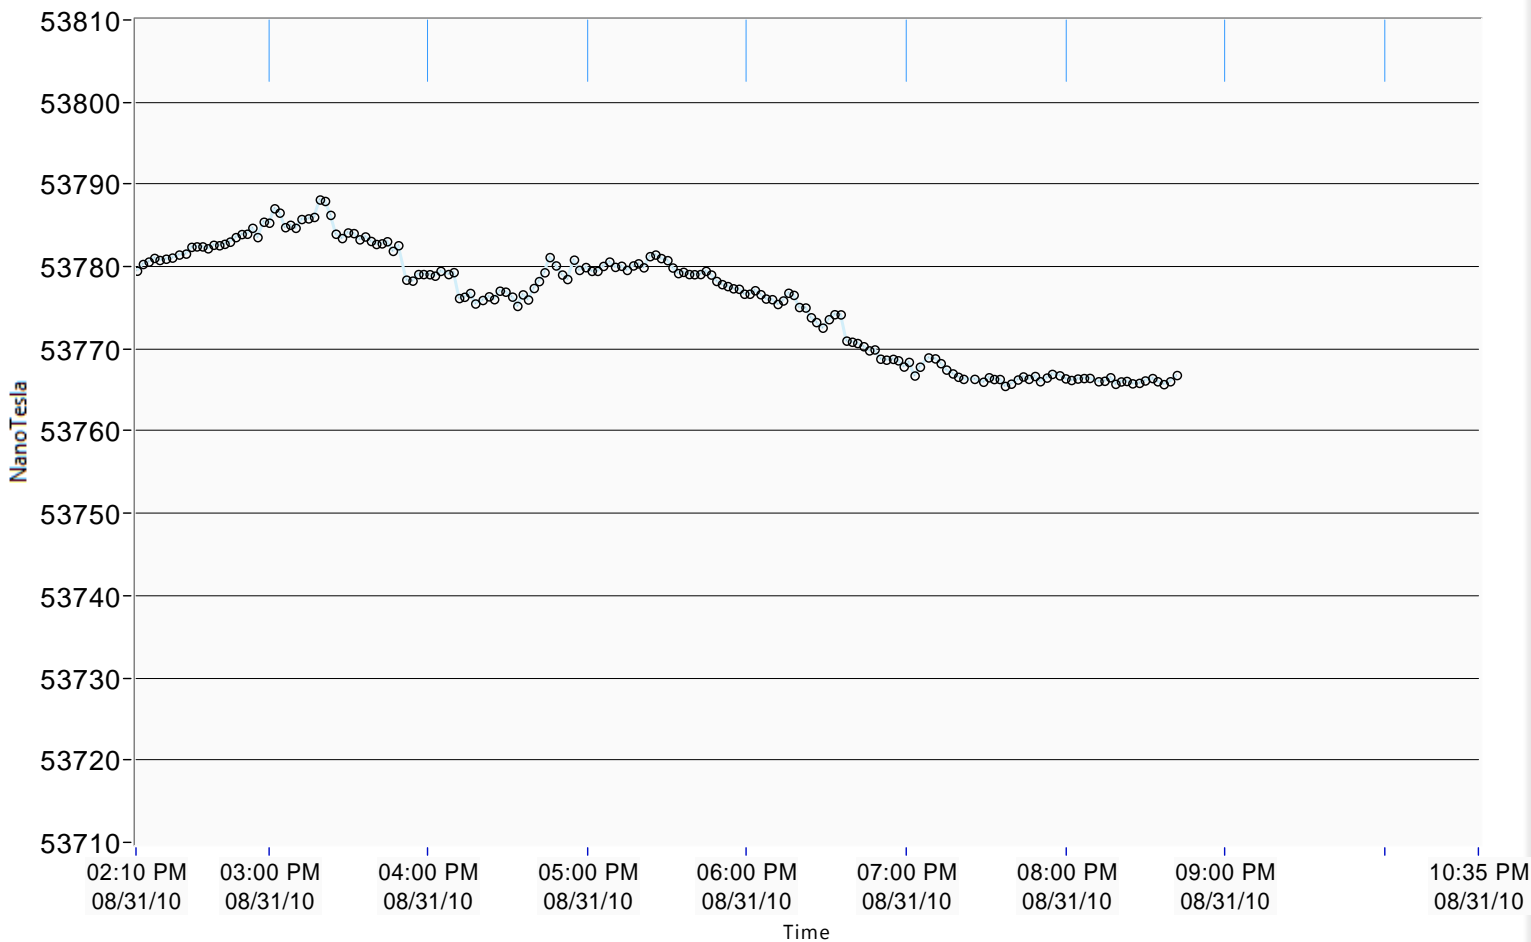

FDM 8 25 10 inverted relay.vi

C:\FDM\LV Working\FDM 8 25 10 inverted relay.vi

Last modified on 8/31/2010 at 2:11 PM

Printed on 8/31/2010 at 8:44 PM

FDM amplitude	FDM FOM	FDM S/N	HIGH FOM	MSR FAIL	time of last measurement	MSR NO.	Error Code
1.6 Volts	5.0E-7	31.9 dB	●	●	08:43:38 PM 8/31/2010	410	0

F SCALAR 53766.0

NanoTesla

PRECESSION FREQUENCY 2288.455 Hz

OPERATE STOP RUN

Sample frequency 10000.354 Hz

Number of Samples 11000

Msr Window 1.1 seconds