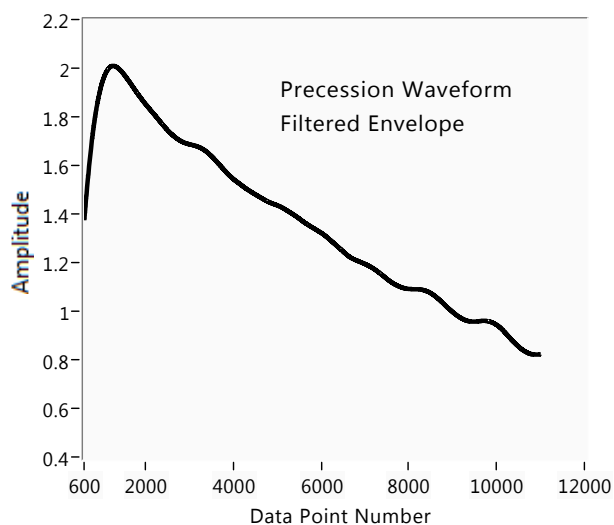

FDM 8 25 10 inverted relay.vi

C:\FDM\LV Working\FDM 8 25 10 inverted relay.vi

Last modified on 8/28/2010 at 10:56 PM

Printed on 8/30/2010 at 9:17 PM

FDM amplitude	FDM FOM	FDM S/N	HIGH FOM	MSR FAIL	time of last measurement	MSR NO.	Error Code
2.0 Volts	5.0E-7	35.7 dB	<span style="color: green;">●</span>	<span style="color: green;">●</span>	09:17:07 PM 8/30/2010	215	0

F SCALAR 53765.0

NanoTesla

PRECESSION FREQUENCY 2288.411 Hz

OPERATE ● STOP RUN

Sample frequency 10000.354 Hz

Number of Samples 11000

Msr Window 1.1 seconds