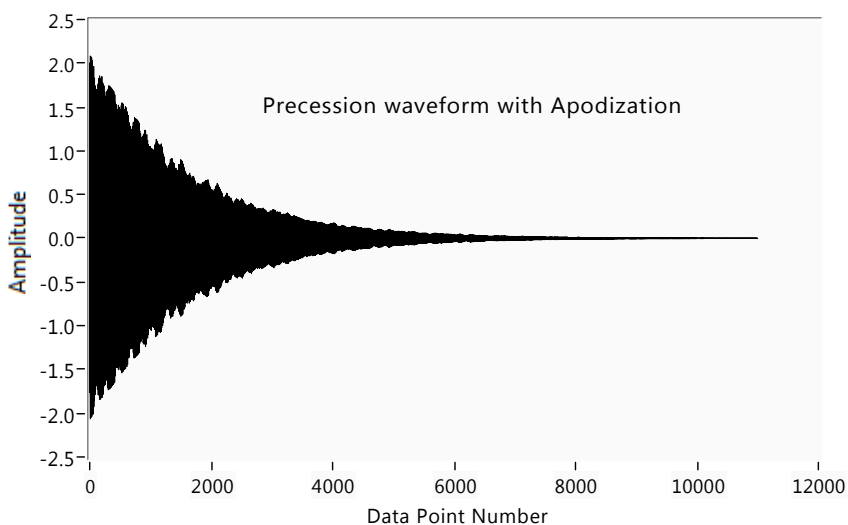

FDM 8 25 10 inverted relay.vi

C:\FDM\LV Working\FDM 8 25 10 inverted relay.vi

Last modified on 8/28/2010 at 10:56 PM

Printed on 8/30/2010 at 9:17 PM

FDM amplitude	FDM FOM	FDM S/N	HIGH FOM	MSR FAIL	time of last measurement	MSR NO.	Error Code
2.0 Volts	5.0E-7	35.7 dB	<span style="color: green;">●</span>	<span style="color: green;">●</span>	09:17:07 PM 8/30/2010	215	0

F SCALAR 53765.0

NanoTesla

PRECESSION FREQUENCY 2288.411 Hz

OPERATE ● STOP RUN

Sample frequency 10000.354 Hz

Number of Samples 11000

Msr Window 1.1 seconds