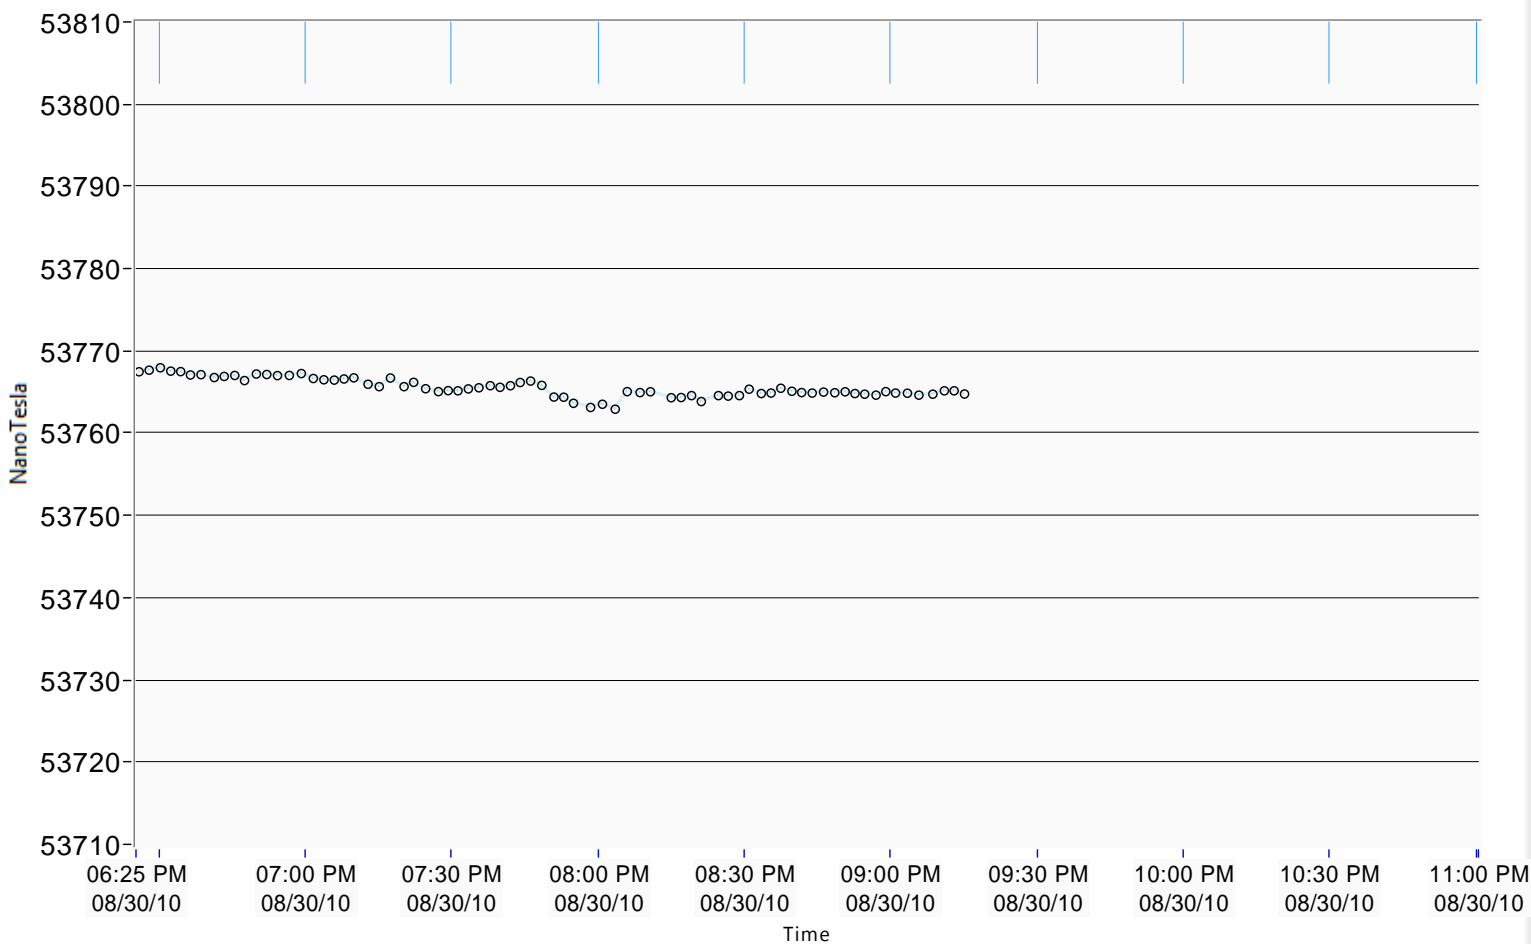

FDM 8 25 10 inverted relay.vi

C:\FDM\LV Working\FDM 8 25 10 inverted relay.vi

Last modified on 8/28/2010 at 10:56 PM

Printed on 8/30/2010 at 9:17 PM

FDM amplitude	FDM FOM	FDM S/N	HIGH FOM	MSR FAIL	time of last measurement	MSR NO.	Error Code
2.0 Volts	5.0E-7	35.7 dB	<span style="color: green;">●</span>	<span style="color: green;">●</span>	09:17:07 PM 8/30/2010	215	0

F SCALAR 53765.0

NanoTesla

PRECESSION FREQUENCY 2288.411 Hz

OPERATE ● STOP RUN

Sample frequency 10000.354 Hz

Number of Samples 11000

Msr Window 1.1 seconds