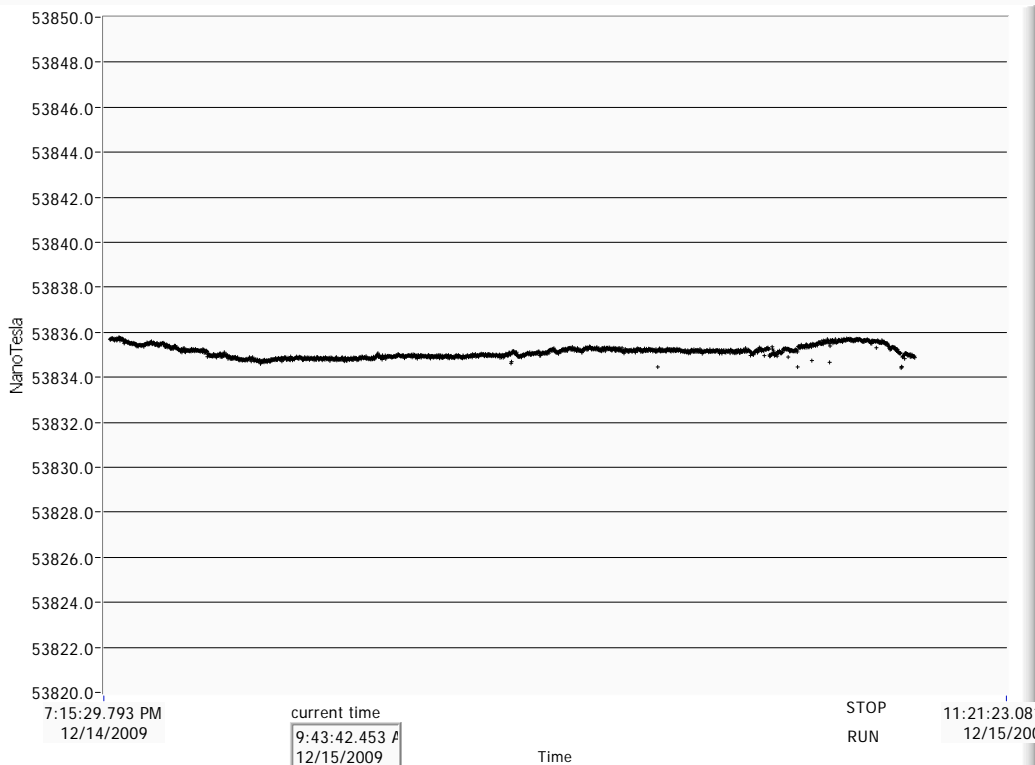

USB6008 Window9 12 14 09.vi

C:\Documents and Settings\J\My Documents\A _ Proton Mag\LabView Working\

USB6008 Window9 12 14 09.vi

Last modified on 12/14/2009 at 7:19 PM

Printed on 12/15/2009 at 9:44 AM

XY Graph

FILTERED F

Numeric 8192

F SCALAR 53834.9 NanoTesla 2292.16 Hz

Measurement No. 1761

Filtered waveform