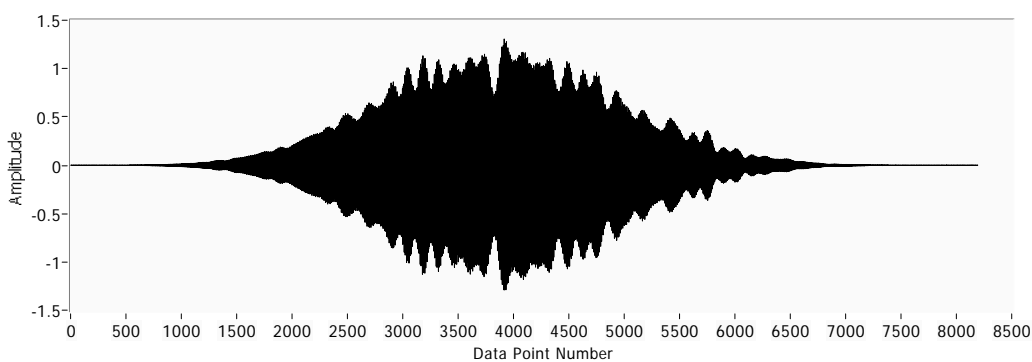

FILTERED F

Numeric 8192

F SCALAR 53834.9 NanoTesla 2292.16 Hz

Measurement No. 1761

Filtered waveform

Waveform Graph 2

Voltage

Data Collection Time 2 f s actual 2