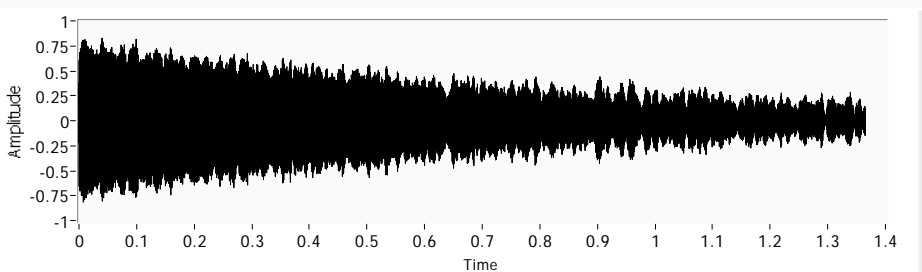

FILTERED F

Numeric 8192

F SCALAR 53834.9 NanoTesla 2292.16 Hz

Measurement No. 1761

Filtered waveform

Waveform Graph 2

Voltage

Data Collection Time 2 f s actual 2