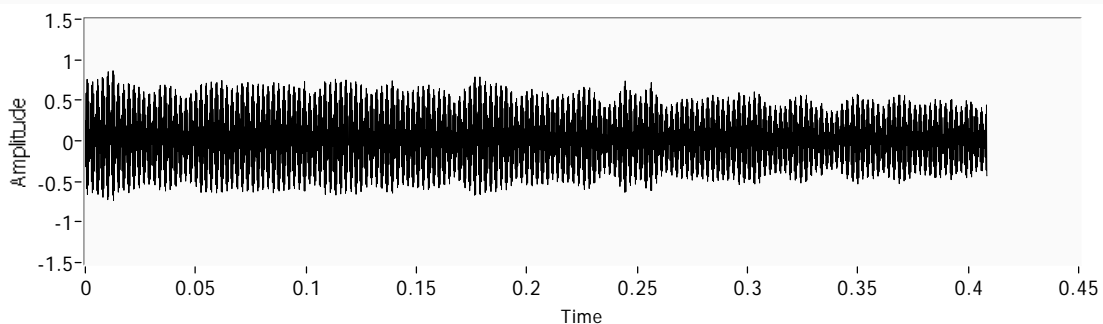

VISA
GPIB0:

Waveform Chart

Plot 0

OPERATE

STOP
RUN

F VECTOR 53844.4 NanoTesla FILTERED F 2292.56 Hz

Filtered waveform

Filtered

FREQUENCY 2

2292.41

f s 2

5000

Data Collection Time 2 f s actual 2

0.4096

5011.83

Waveform Graph 2