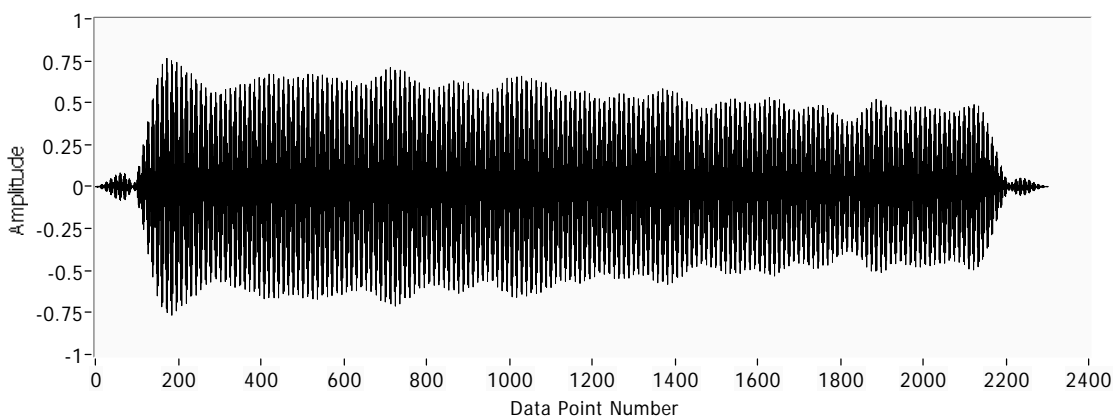

VISA
GPIB0:

Waveform Chart

Plot 0

OPERATE

STOP
RUN

F VECTOR 53844.4 NanoTesla FILTERED F 2292.56 Hz

Filtered waveform

Filtered

FREQUENCY 2

2292.41

f s 2

5000

Data Collection Time 2 f s actual 2

0.4096

5011.83

Waveform Graph 2

Plot 0