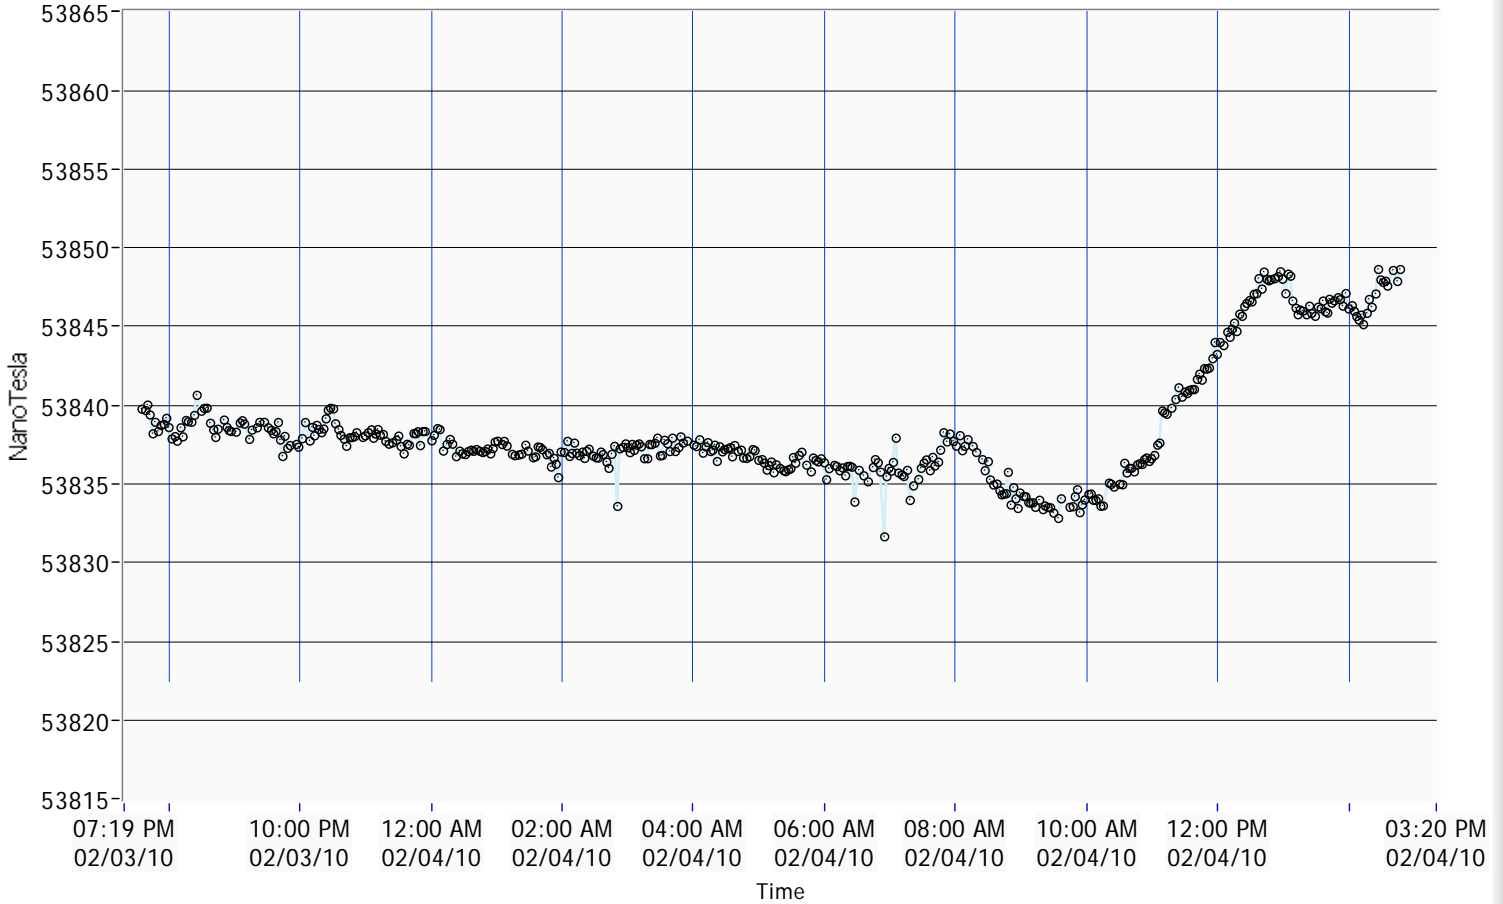

2010 2 3 K194data IQ.vi

C:\FDM\LV 194A\2010 2 3 K194data IQ.vi

Last modified on 2/3/2010 at 7:36 PM

Printed on 2/4/2010 at 2:49 PM

FDM frequency  
2291.962 Hz

FDM amplitude  
1.8 Volts

FDM figure of Merit  
7.6E-7

OPERATE

STOP  
RUN

MSR NO.  
1085

F Scalar vs. Time

FILTERED F

F SCALAR 53848.4 NanoTesla

2291.962 Hz

current time

2:48:26.750 PM  
2/4/2010

I Waveform

Q Waveform