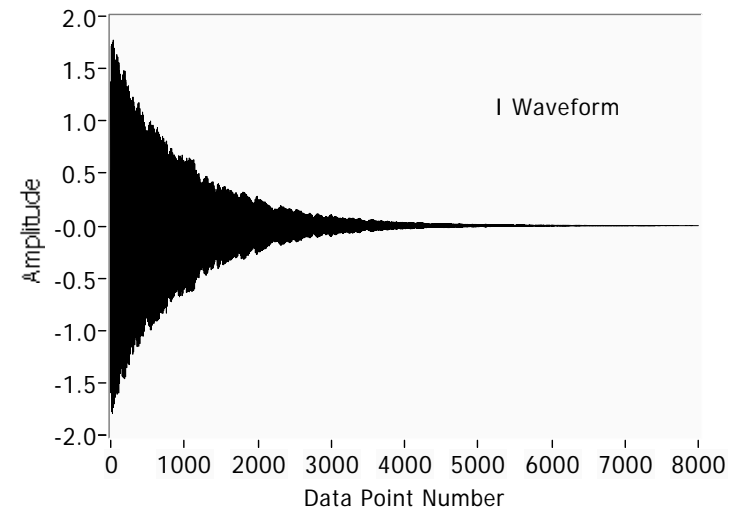

2010 2 3 K194data IQ.vi

C:\FDM\LV 194A\2010 2 3 K194data IQ.vi

Last modified on 2/3/2010 at 7:36 PM

Printed on 2/4/2010 at 2:49 PM

FDM frequency
2291.962 Hz

FDM amplitude
1.8 Volts

FDM figure of Merit
7.6E-7

OPERATE

STOP
RUN

MSR NO.
1085

FILTERED F

F SCALAR 53848.4 NanoTesla

2291.962 Hz

current time

2:48:26.750 PM
2/4/2010

I Waveform