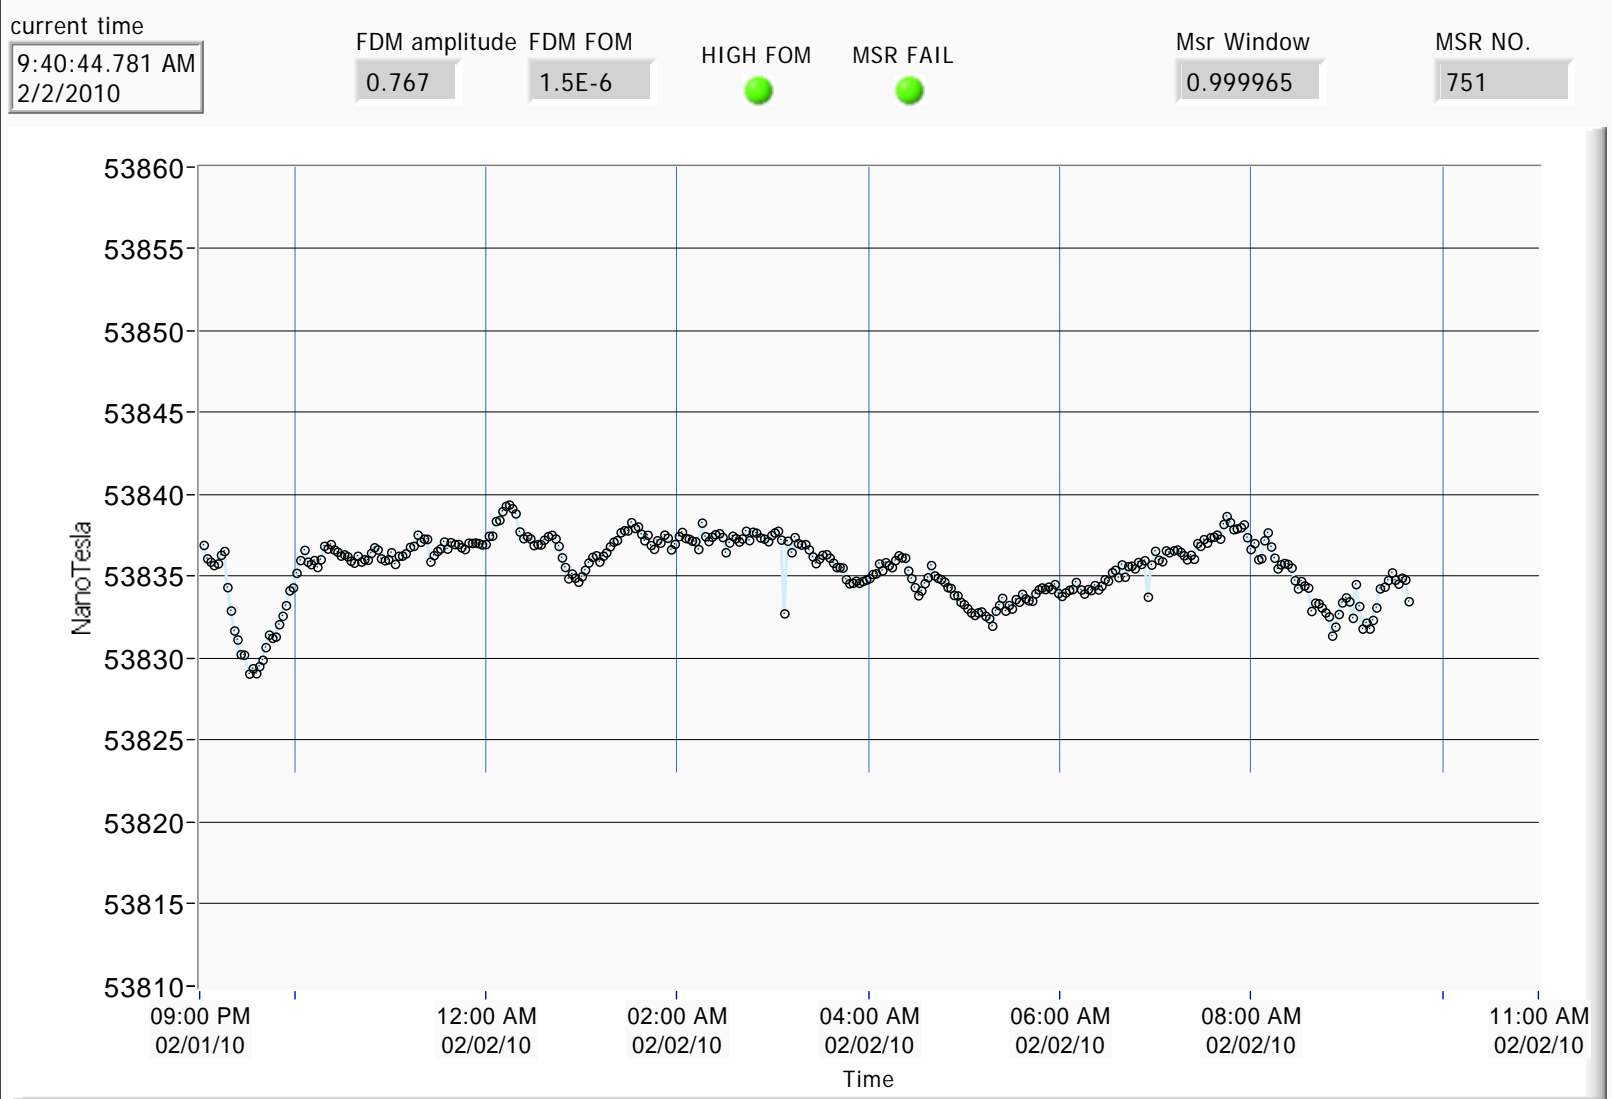

FDM 2 1 10 USB6008.vi

C:\FDM\LV working\FDM 2 1 10 USB6008.vi

Last modified on 2/1/2010 at 4:50 PM

Printed on 2/2/2010 at 9:42 AM

F Scalar Vs Time

FILTERED F

F SCALAR 53833.5 NanoTesla **2291.328** Hz

OPERATE