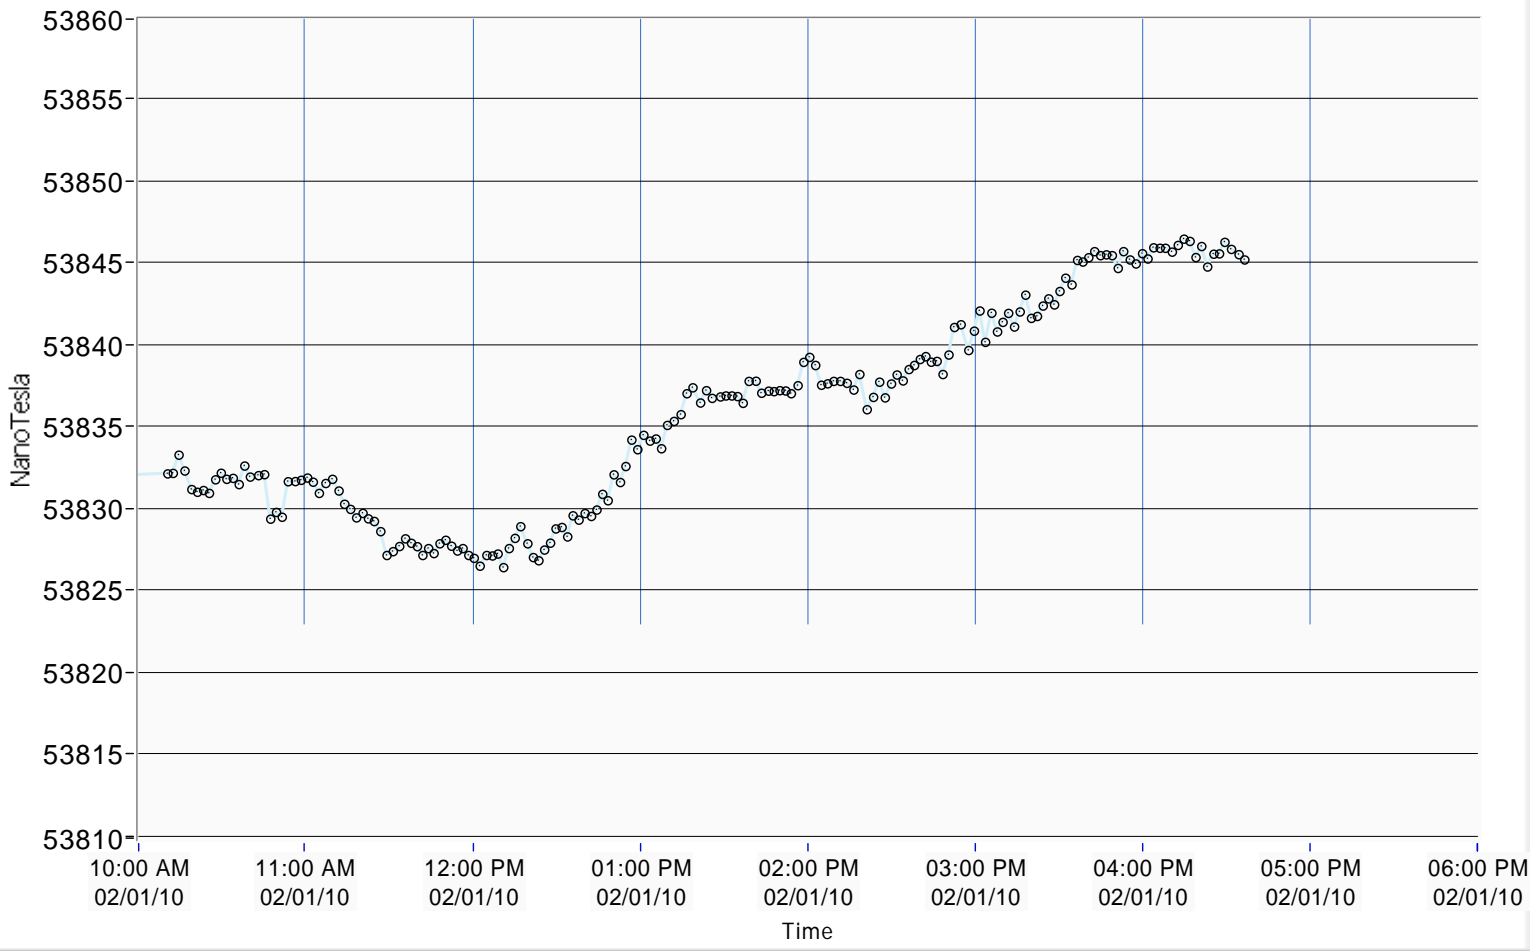

FDM 13010 nodigfilter.vi
C:\FDM\LV working\FDM 13010 nodigfilter.vi
Last modified on 1/31/2010 at 8:44 PM
Printed on 2/1/2010 at 4:40 PM

current time 4:38:31.776 PM 2/1/2010	FDM amplitude 0.785	FDM FOM 1.5E-6	HIGH FOM 	MSR FAIL 	Msr Window 0.999965	MSR NO. 1373
--	------------------------	-------------------	--	--	------------------------	-----------------

F Scalar Vs Time

F SCALAR	53845.2	NanoTesla	2291.828	Hz	OPERATE 
----------	---------	-----------	----------	----	---

FILTERED F