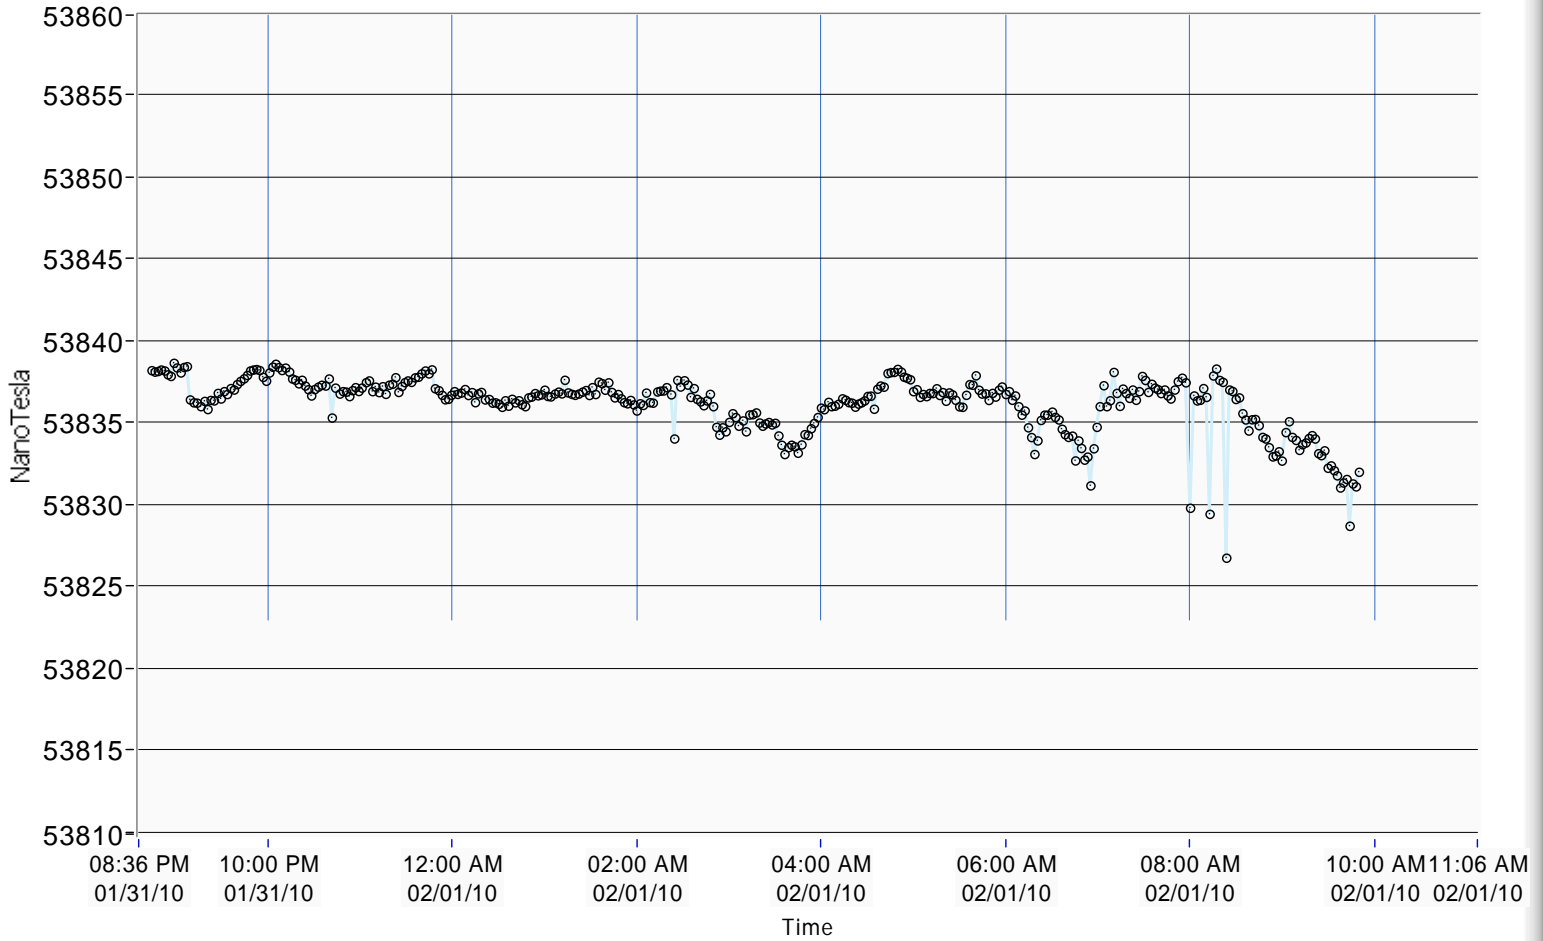

FDM 13010 nodigfilter.vi

C:\FDM\LV working\FDM 13010 nodigfilter.vi

Last modified on 1/31/2010 at 8:44 PM

Printed on 2/1/2010 at 10:11 AM

current time 10:10:35.234 AM 2/1/2010	FDM amplitude 0.709	FDM FOM 9.8E-7	HIGH FOM	MSR FAIL	Msr Window 0.999965	MSR NO. 990
---	------------------------	-------------------	----------	----------	------------------------	----------------

F Scalar Vs Time

FILTERED F

F SCALAR 53832.2 NanoTesla 2291.273 Hz

OPERATE STOP RUN