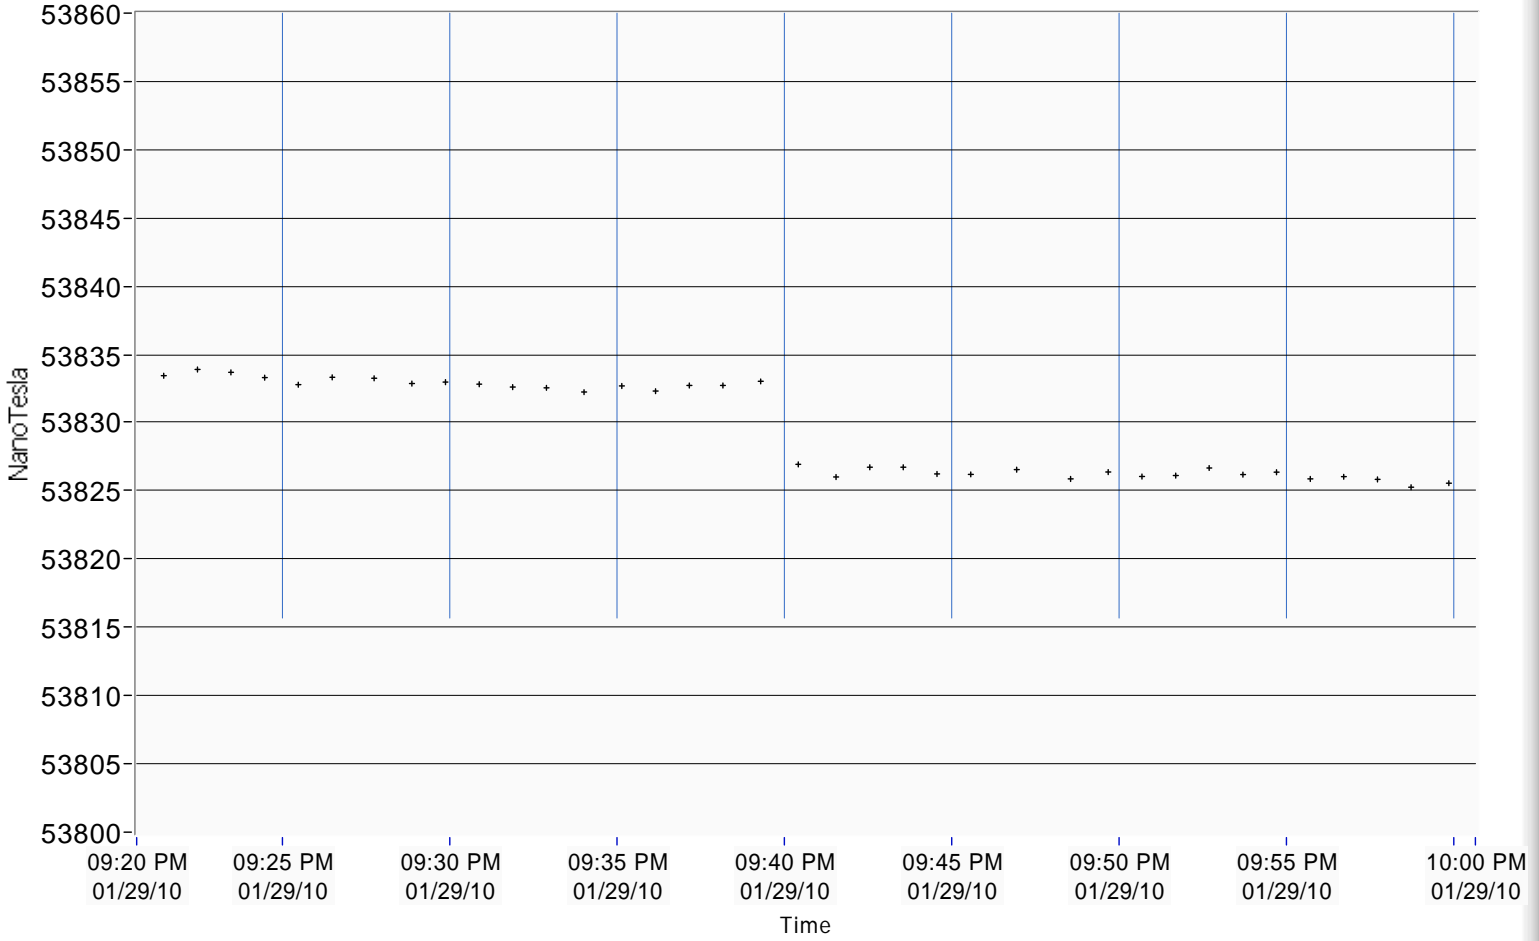

FDM 12910.vi

C:\FDM\LV working\FDM 12910.vi

Last modified on 1/29/2010 at 4:33 PM

Printed on 1/29/2010 at 10:11 PM

current time 10:10:16.828 1/29/2010	FDM amplitude 0.300	FDM FOM 8.6E-9	HIGH FOM	MSR FAIL	Msr Window 0.999965	MSR NO. 547
---	------------------------	-------------------	----------	----------	------------------------	----------------

F Scalar Vs Time

FILTERED F

F SCALAR 53825.3 NanoTesla **2290.979** Hz OPERATE