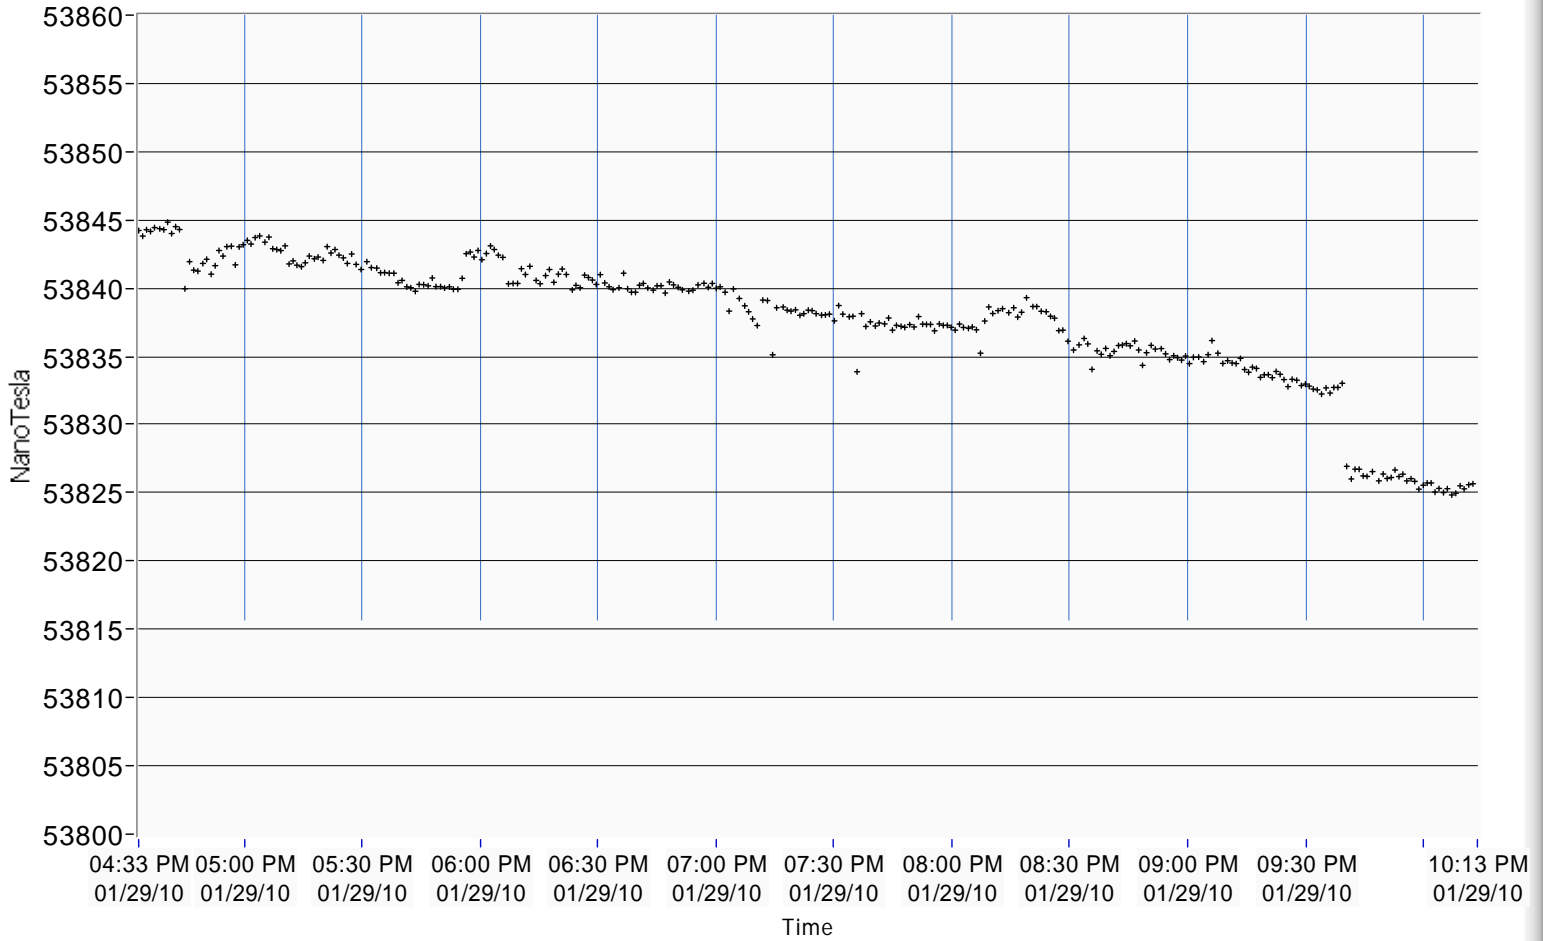

FDM 12910.vi

C:\FDM\LV working\FDM 12910.vi

Last modified on 1/29/2010 at 4:33 PM

Printed on 1/29/2010 at 10:14 PM

current time 10:13:47.187 1/29/2010	FDM amplitude 0.304	FDM FOM 6.3E-7	HIGH FOM	MSR FAIL	Msr Window 0.999965	MSR NO. 554
---	------------------------	-------------------	----------	----------	------------------------	----------------

F Scalar Vs Time

F SCALAR 53826.0 NanoTesla FILTERED F 2291.011 Hz OPERATE STOP RUN