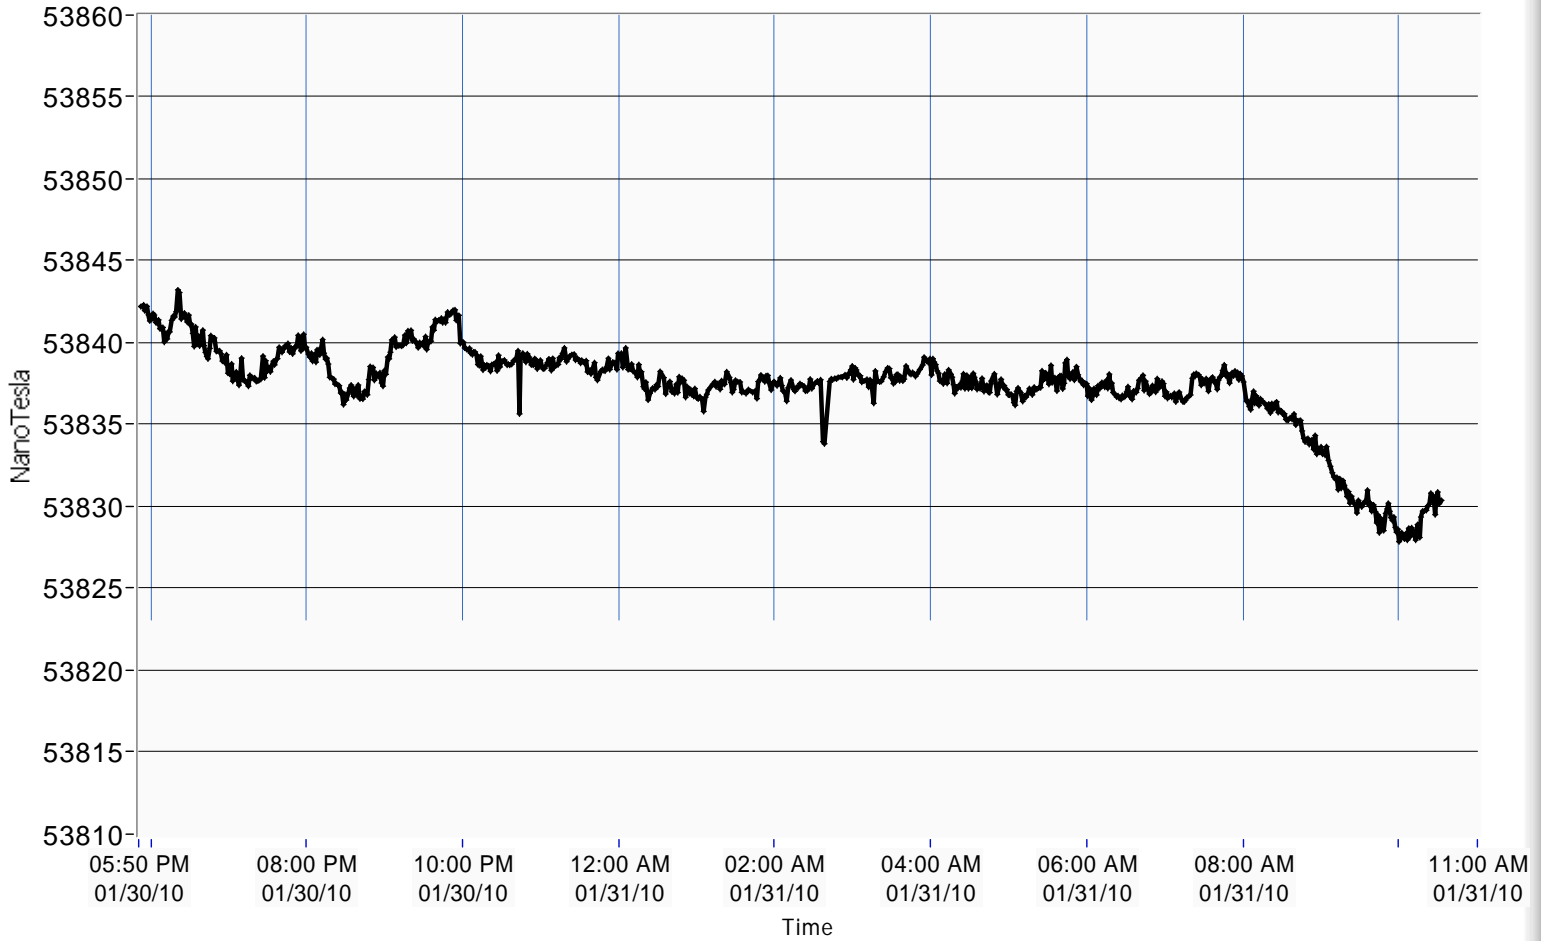

FDM 13010 nodigfilter.vi

C:\FDM\LV working\FDM 13010 nodigfilter.vi

Last modified on 1/30/2010 at 5:54 PM

Printed on 1/31/2010 at 10:34 AM

current time 10:33:46.906 AM 1/31/2010	FDM amplitude 0.664	FDM FOM 7.2E-7	HIGH FOM	MSR FAIL	Msr Window 0.999965	MSR NO. 2281
--	------------------------	-------------------	----------	----------	------------------------	-----------------

F Scalar Vs Time

FILTERED F

F SCALAR 53830.8 NanoTesla **2291.212** Hz OPERATE