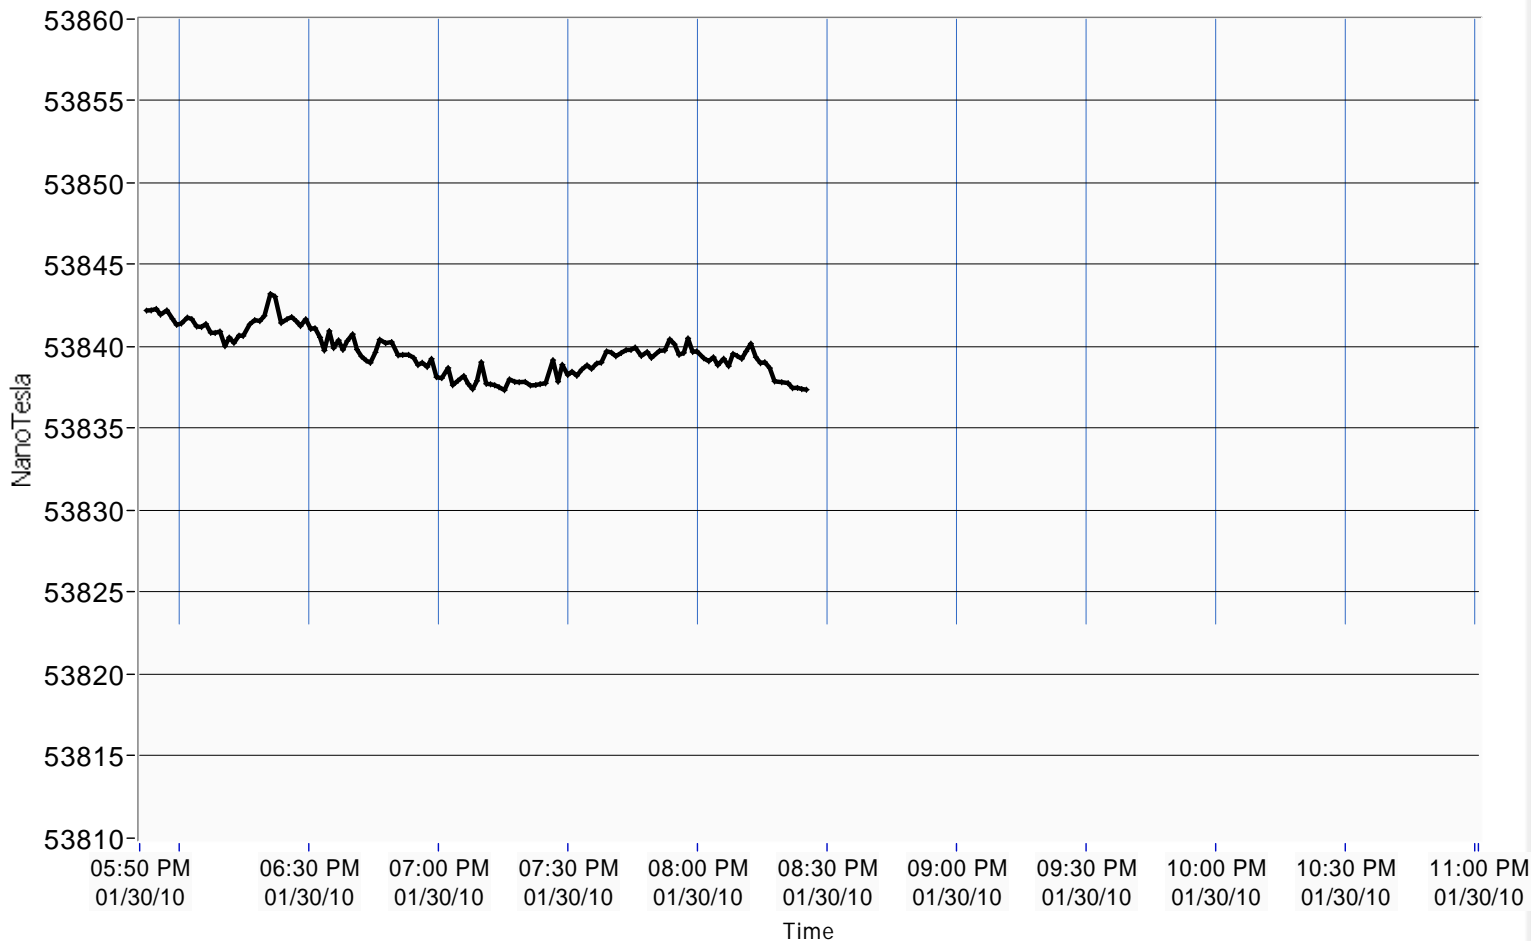

FDM 13010 nodigfilter.vi
C:\FDM\LV working\FDM 13010 nodigfilter.vi
Last modified on 1/30/2010 at 5:54 PM
Printed on 1/30/2010 at 8:26 PM

current time 8:26:03.984 PM 1/30/2010	FDM amplitude 0.571	FDM FOM 3.1E-7	HIGH FOM 	MSR FAIL 	Msr Window 0.999965	MSR NO. 291
---	------------------------	-------------------	--	--	------------------------	----------------

F Scalar Vs Time FILTERED F   

F SCALAR	53836.9	NanoTesla	2291.475	Hz	OPERATE	 STOP	 RUN
-----------------	---------	-----------	----------	----	---------	--	---