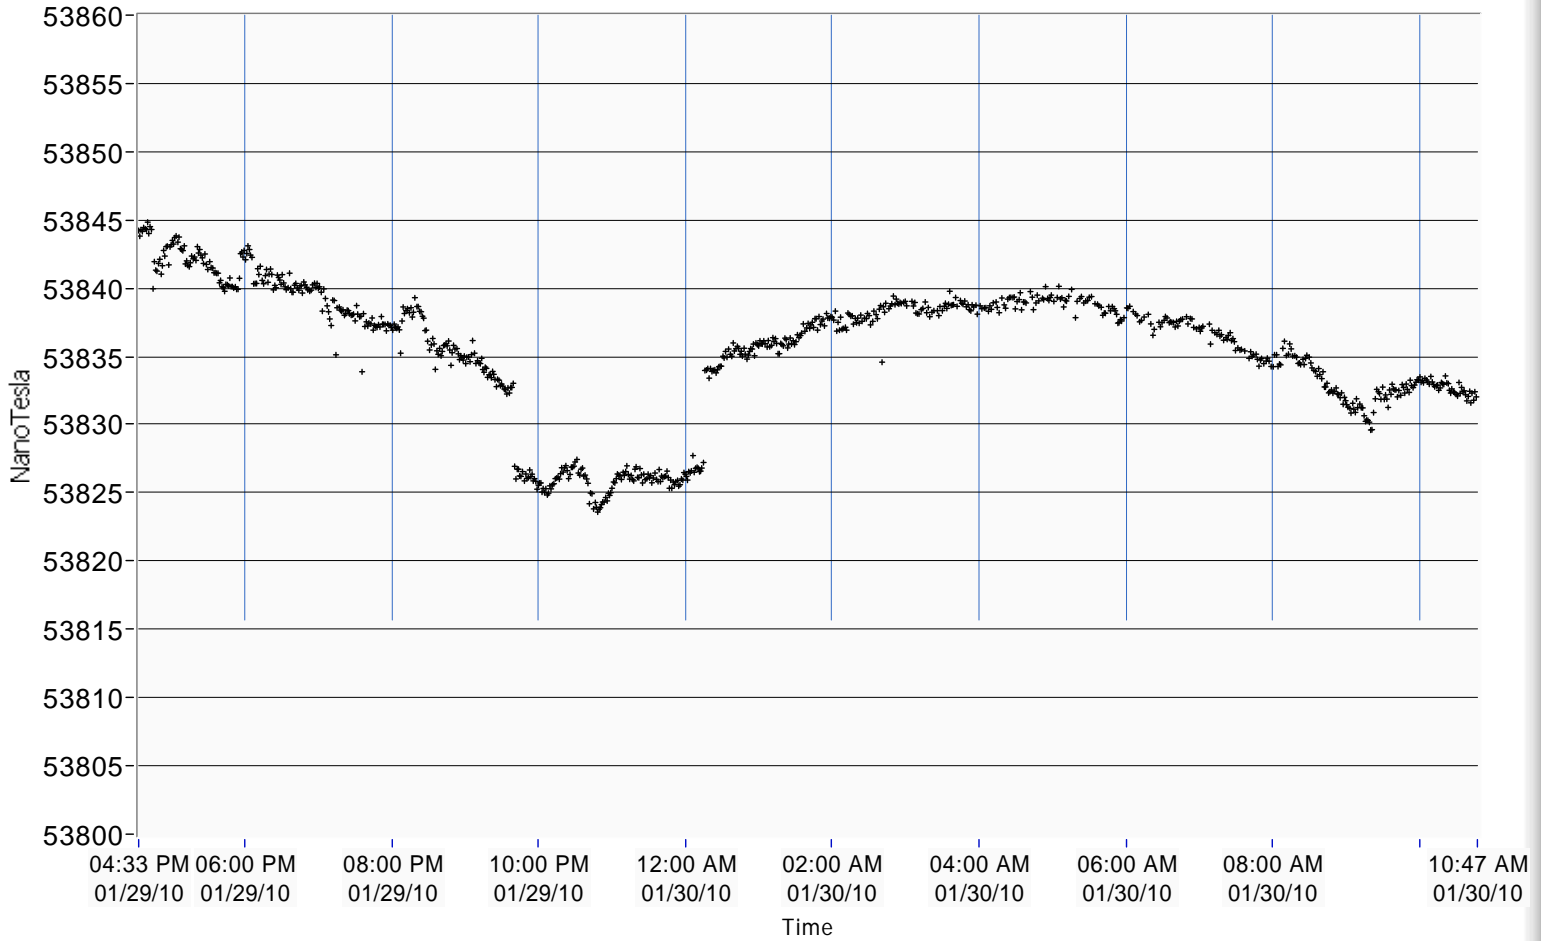

FDM 12910.vi

C:\FDM\LV working\FDM 12910.vi

Last modified on 1/29/2010 at 4:33 PM

Printed on 1/30/2010 at 10:47 AM

current time 10:47:26.671 1/30/2010	FDM amplitude 0.277	FDM FOM 5.8E-6	HIGH FOM	MSR FAIL	Msr Window 0.999965	MSR NO. 2493
---	------------------------	-------------------	----------	----------	------------------------	-----------------

F Scalar Vs Time

F SCALAR 53832.4 NanoTesla

FILTERED F 2291.282 Hz

OPERATE