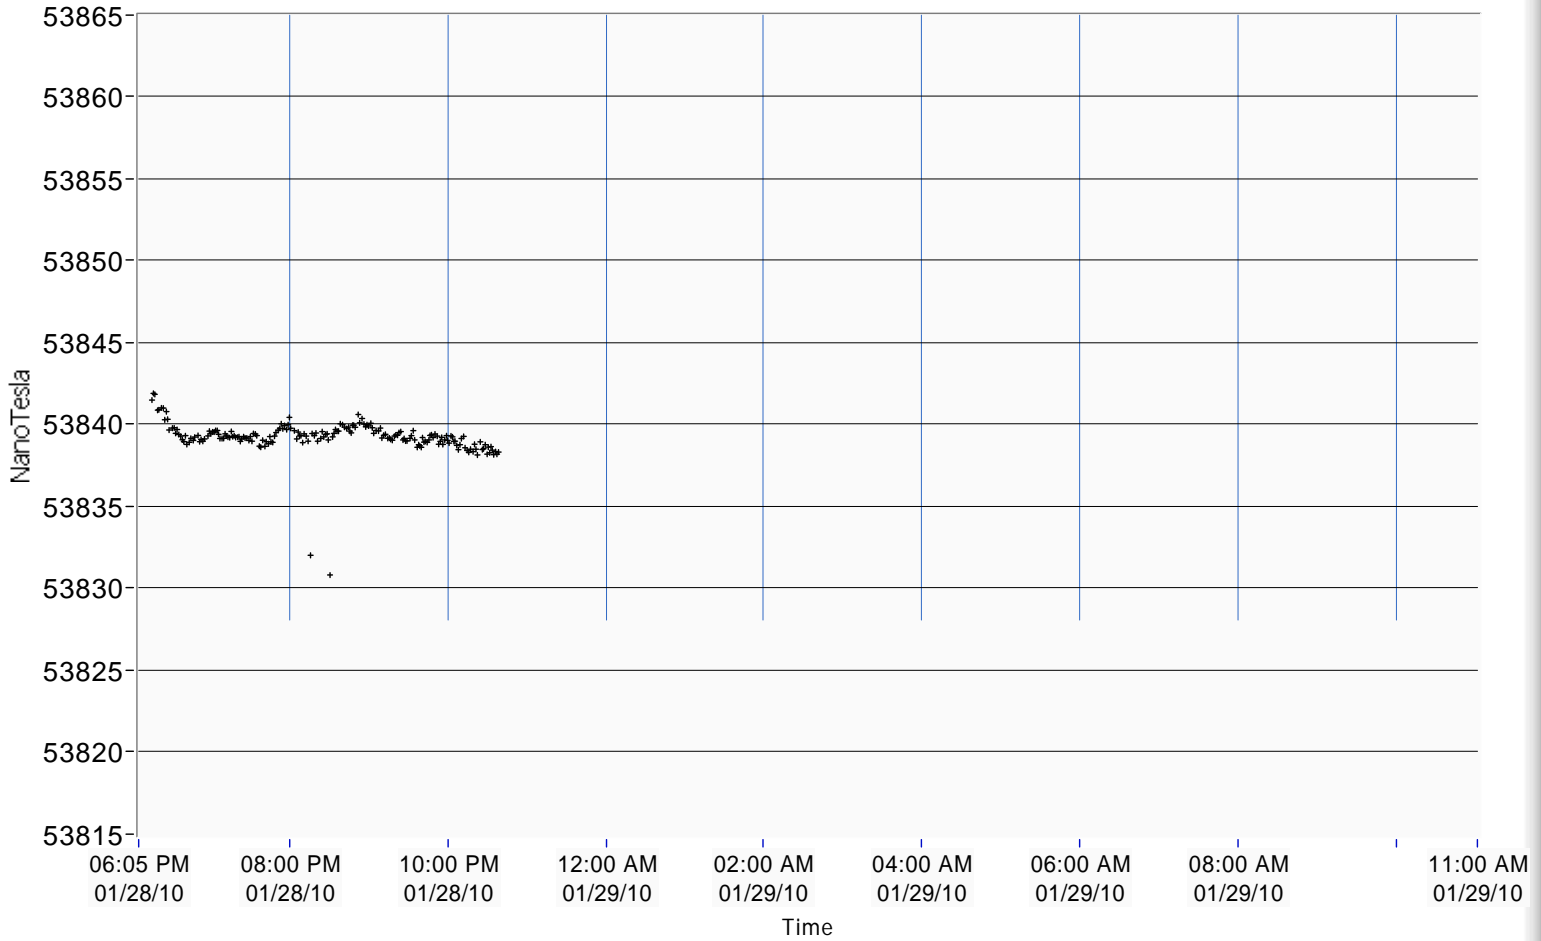

FDM 12810.vi

C:\FDM\LV working\FDM 12810.vi

Last modified on 1/28/2010 at 6:15 PM

Printed on 1/28/2010 at 10:40 PM

current time 10:40:17.150 1/28/2010	FDM amplitude 0.336	FDM FOM 1.7E-8	HIGH FOM 	MSR FAIL 	Msr Window 1.19996	MSR NO. 651
---	------------------------	-------------------	--	--	-----------------------	----------------

F Scalar Vs Time FILTERED F

F SCALAR	53838.0	NanoTesla	2291.521	Hz	OPERATE	
----------	---------	-----------	----------	----	---------	---