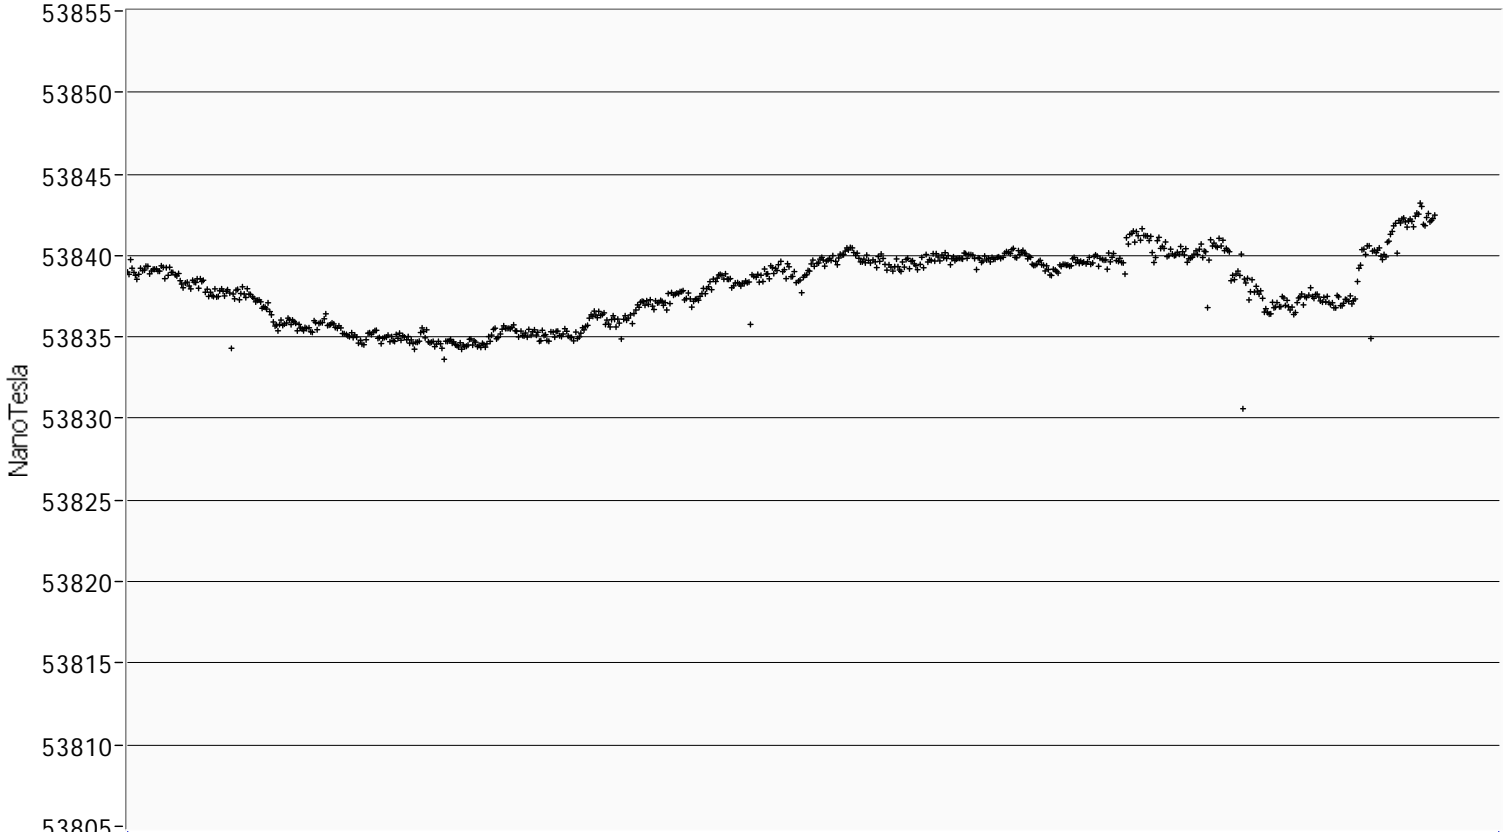

FDM 12610 USB RETRY.vi

C:\FDM\LV working\FDM 12610 USB RETRY.vi

Last modified on 1/26/2010 at 10:55 PM

Printed on 1/28/2010 at 10:22 AM

FDM frequency	FDM amplitude	FDM FOM	HIGH FOM	MSR FAIL	f s Actual	Msr Window	MSR NO.
0.000000	0.00	0E+0			10000.4	0.799972	2324

8:00:00.000 PM 1/27/2010	current time 10:19:35.682 1/28/2010	OPERATE	STOP RUN	11:00:00.000 1/28/2010
-----------------------------	-------------------------------------------	---------	-------------	---------------------------