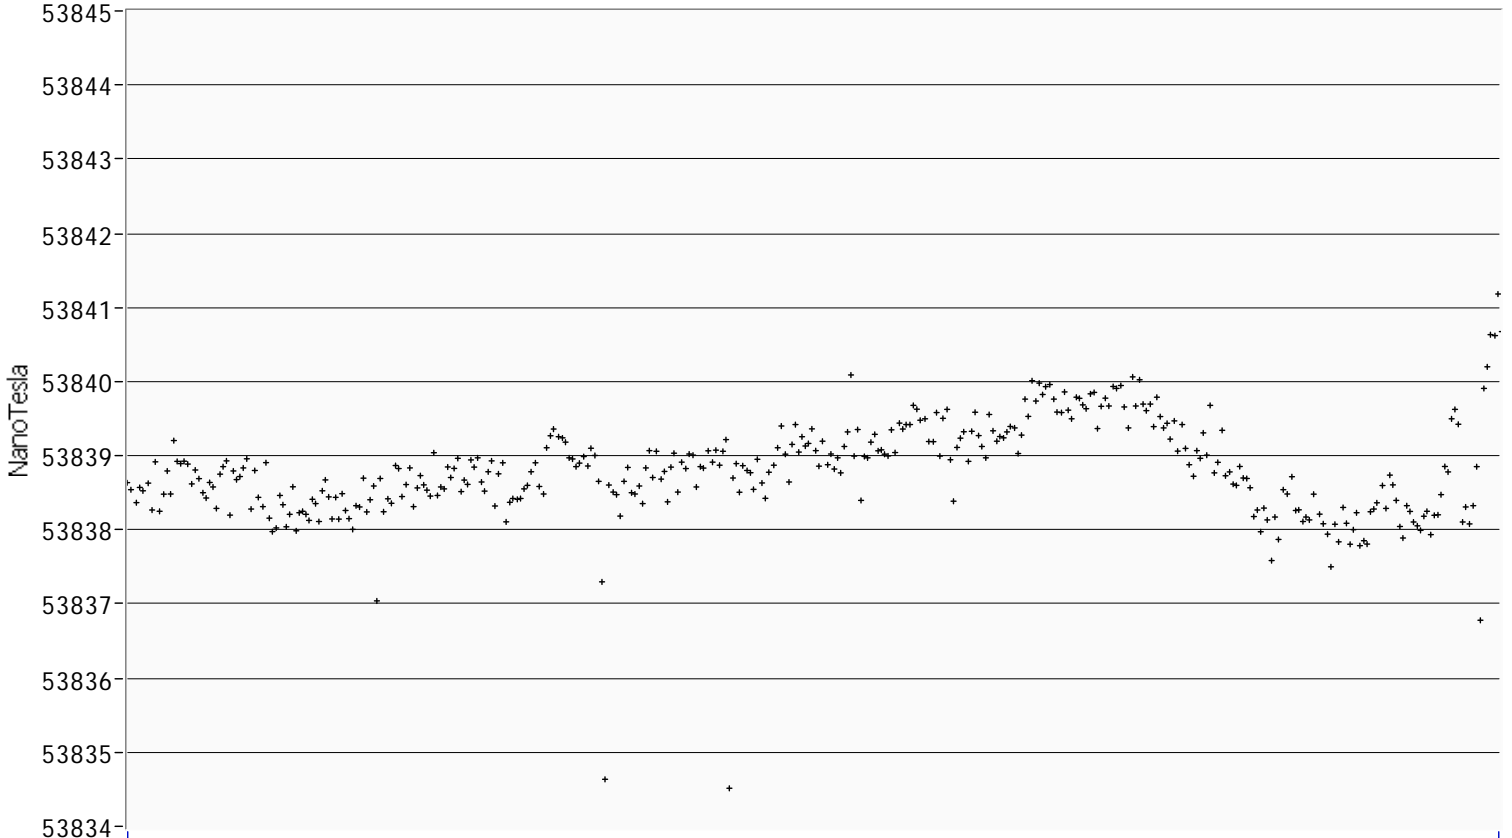

FDM 12610 USB RETRY.vi

C:\FDM\LV working\FDM 12610 USB RETRY.vi

Last modified on 1/26/2010 at 10:55 PM

Printed on 1/27/2010 at 10:30 AM

FDM frequency	FDM amplitude	FDM FOM	HIGH FOM	MSR FAIL	f s Actual	Msr Window	MSR NO.
2291.439	0.440	1.5E-6			10000.4	0.799972	1287

12:00:35.748 AM
1/27/2010

current time
10:29:13.671
1/27/2010

OPERATE

STOP
RUN

7:00:00.000
1/27/2010

Time

XY Graph

FILTERED F