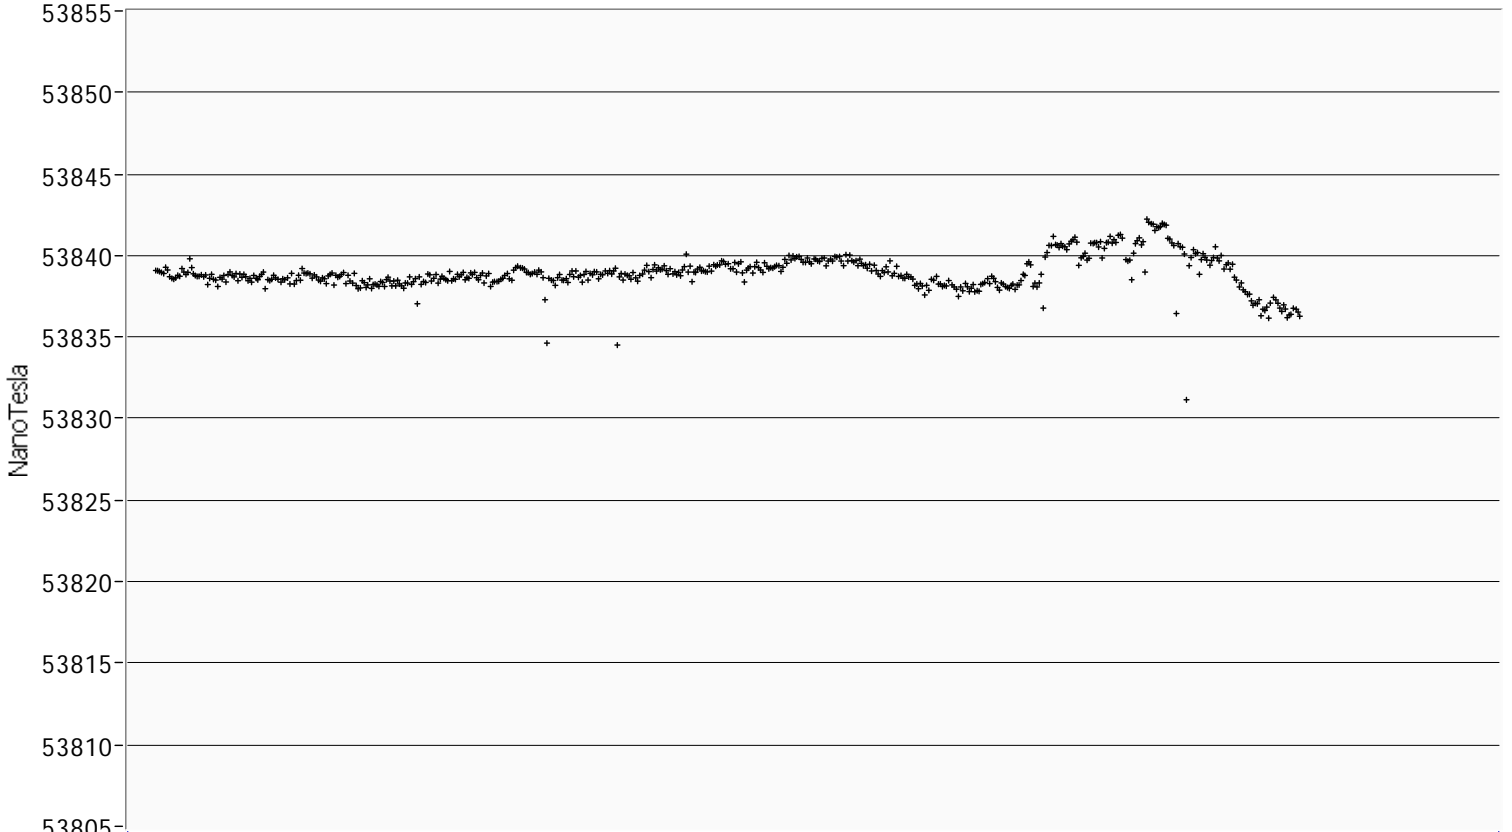

FDM 12610 USB RETRY.vi

C:\FDM\LV working\FDM 12610 USB RETRY.vi

Last modified on 1/26/2010 at 10:55 PM

Printed on 1/27/2010 at 9:14 AM

FDM frequency	FDM amplitude	FDM FOM	HIGH FOM	MSR FAIL	f s Actual	Msr Window	MSR NO.
2291.409	0.414	3.5E-7			10000.4	0.799972	1042

10:40:35.748 PM
1/26/2010

current time
9:14:05.125 /
1/27/2010

OPERATE

STOP
RUN

11:00:00.000
1/27/2010

Time

XY Graph

FILTERED F