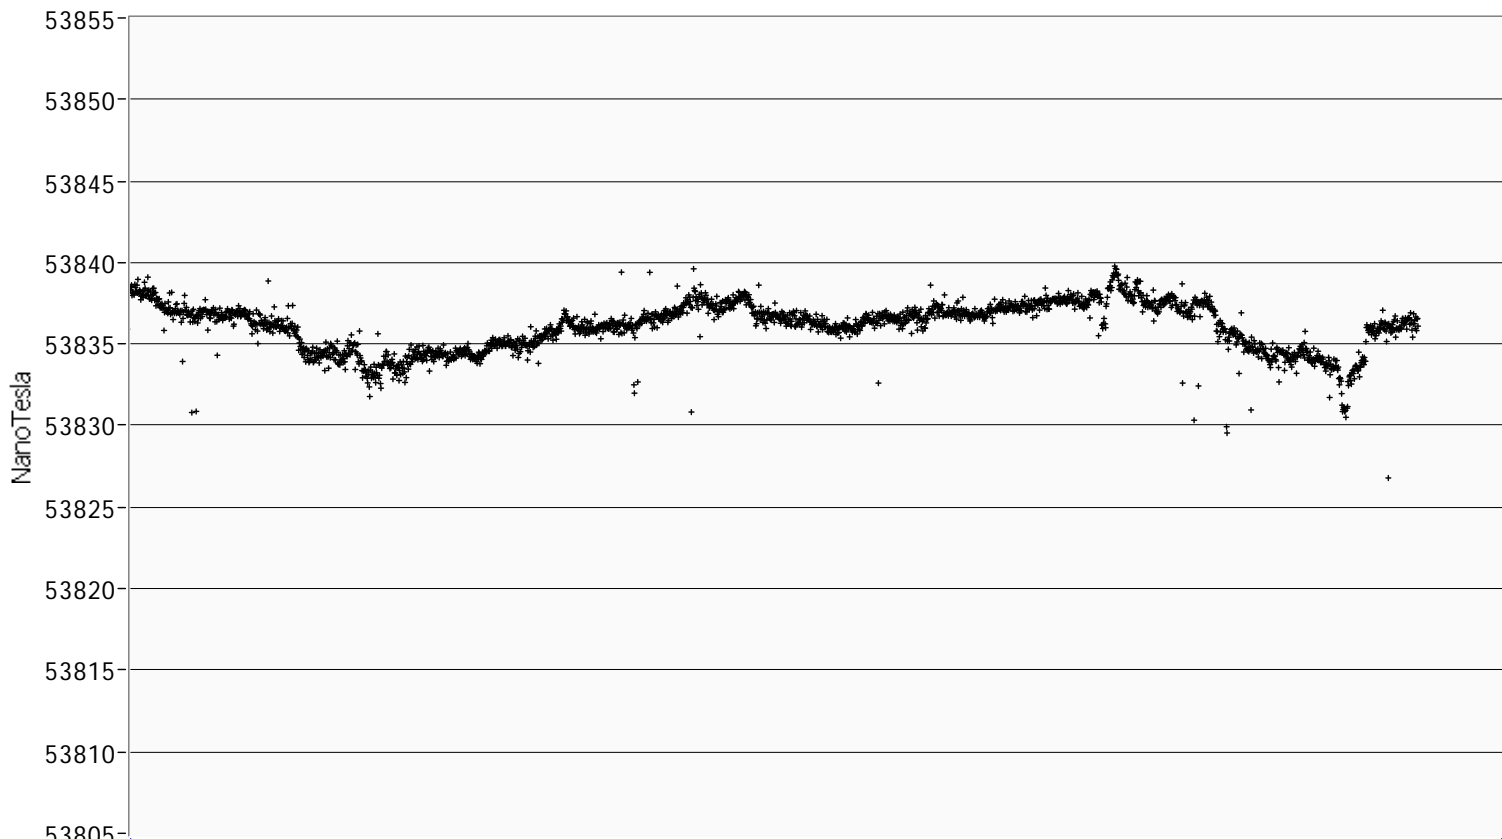

FDM 12510 USB.vi

C:\FDM\LV working\FDM 12510 USB.vi

Last modified on 1/25/2010 at 10:24 PM

Printed on 1/26/2010 at 10:09 AM

FDM frequency	FDM amplitude	FDM figure of Merit	f s Cmd	f s Actual	Msr Window	MSR NO.
2291.460	0.415	4.6E-6	10000.0	10000.4	0.799971	2606

9:05:00.000 PM
1/25/2010

current time
10:09:20.421
1/26/2010

OPERATE

STOP
RUN

11:00:00.000
1/26/2010

Time

XY Graph

FILTERED F