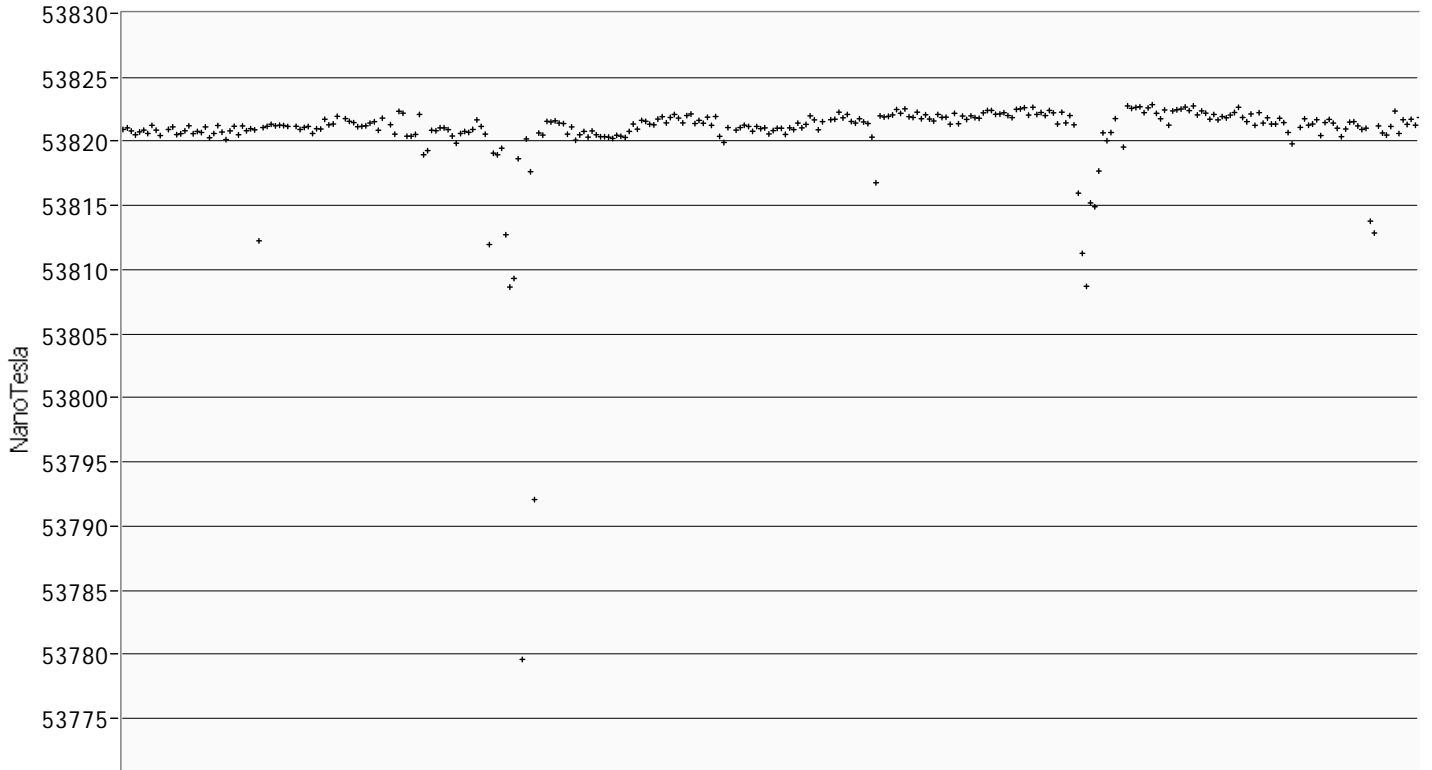

FDM PPM 12410 mod194data.vi
C:\FDM\LV working\FDM PPM 12410 mod194data.vi
Last modified on 1/25/2010 at 8:58 AM
Printed on 1/25/2010 at 10:15 AM

FDM frequency FDM amplitude FDM figure of Merit
2291.066 7094 2.1E-6

MSR NO.
1813

6:30:00.000 AM
1/25/2010

current time
10:14:35.937
1/25/2010

OPERATE

STOP
RUN

8:15:00.000
1/25/2010

Time

XY Graph