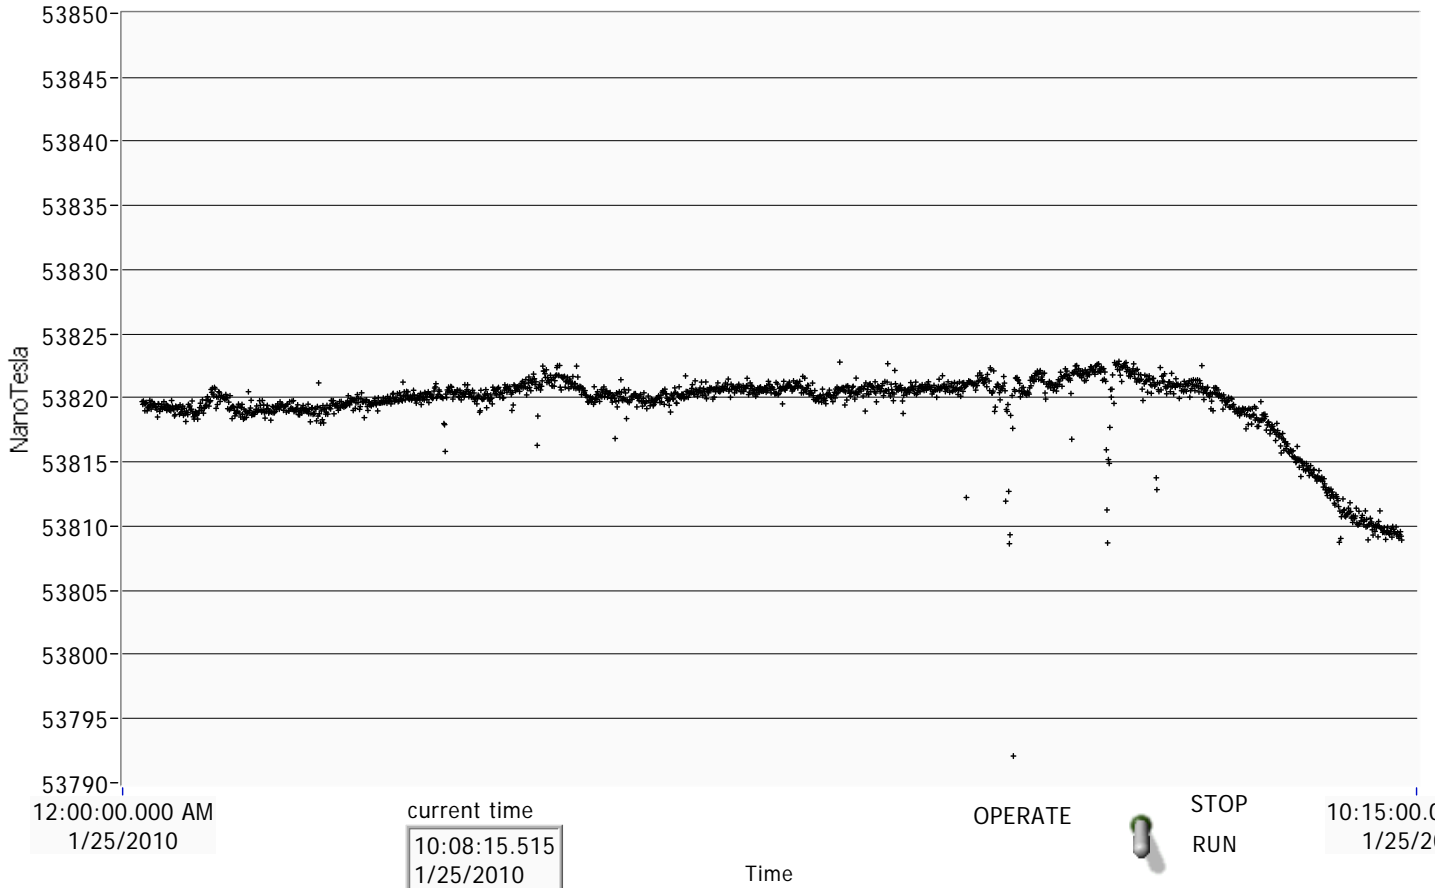

FDM PPM 12410 mod194data.vi
C:\FDM\LV working\FDM PPM 12410 mod194data.vi
Last modified on 1/25/2010 at 8:58 AM
Printed on 1/25/2010 at 10:09 AM

FDM frequency FDM amplitude FDM figure of Merit
2291.046 7496 3E-6

MSR NO.
1794

XY Graph

FILTERED F

F SCALAR 53808.8 NanoTesla 2291.046 Hz

Filtered waveform