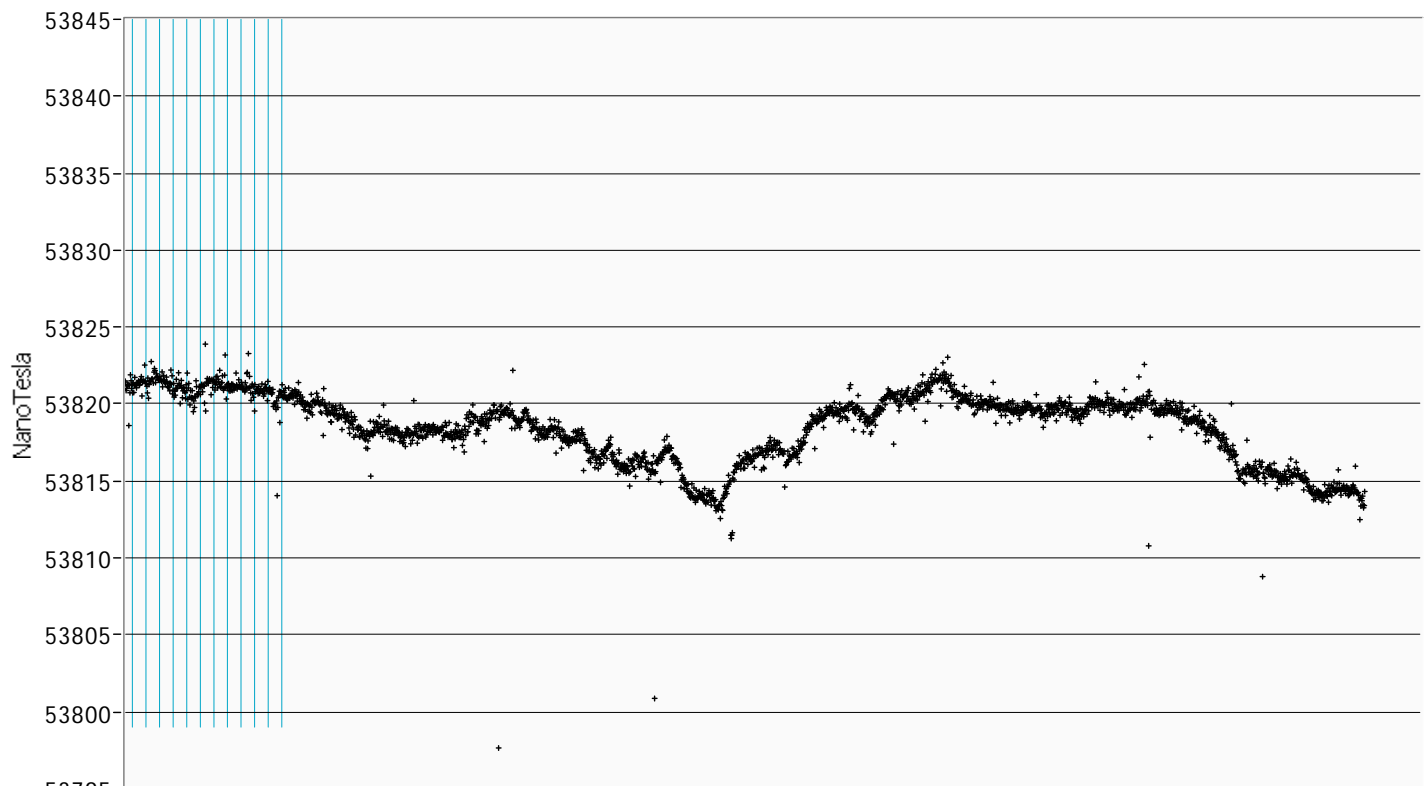

PPM K194A call fdm.vi

C:\FDM\LV working\PPM K194A call fdm.vi

Last modified on 1/23/2010 at 6:51 PM

Printed on 1/24/2010 at 10:08 AM

FDM frequency FDM amplitude FDM figure of Merit

2291.28

5232

5.3E-5

6:55:30.515 PM
1/23/2010

current time
10:07:39.750
1/24/2010

OPERATE

STOP
RUN

10:47:39.121
1/24/2010

Time

XY Graph

FILTERED F